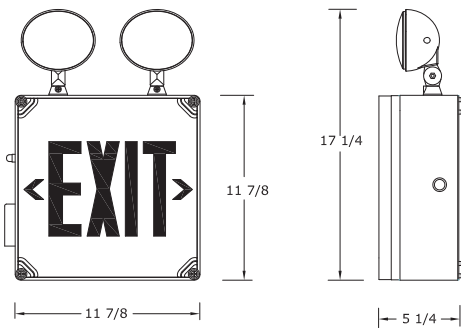

Wet-Location LED Exit Signs and Wet-Location Combo LED Exit Signs/Emergency Lights

Pace's PAC2626 series model offers wet-location-approved exit signs/combo featuring an enclosure resistant to corrosive atmospheres, non-hazardous dust environment, hose-down water spray or splashing water.

Features

- Dual-voltage input 120V/277V
- Maintenance-free nickel-cadmium battery
- Energy-saving LED
- Combo version includes two sealed and gasketed 6V, 5.4W weatherproof lighting heads with tempered glass lenses (incandescent wedge-base lamps)
- Corrosion- and impact-resistant thermoplastic housing
- Clear polycarbonate faceplate with vinyl EXIT stencil
- Sealed and gasketed housing
- Field-selectable chevron directional indicator punch-outs
- Single face, surface mount only
- Includes screws and hardware for mounting
- Sealed test switch and status indicator
- UL 924 listed for wet location

Dimensions

Ordering Information

Series	Operation	Letter Color	Finish	Example Cat #
PAC2626	Blank = AC B = Battery Backup C = Combo	R = Red G = Green	G = Gray	PAC2626BRG