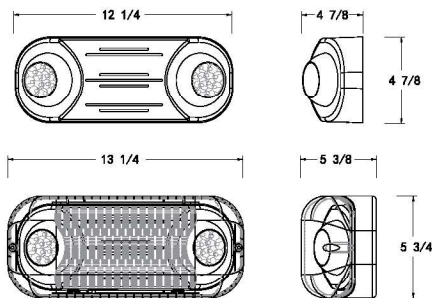

## Thermoplastic Adjustable Emergency Lights

Pace's PAC0545 series model offers an LED fully adjustable lamp head, along with a contemporary design, quick installation and premium options, in a stylish and economical package. Now available with internal heater option for cold weather installations, lowering the operational temperature rating to -20 C- 50C Wet Locations.

### Features

- Dual-voltage input 120V/277V
  - Maintenance-free nickel-cadmium battery
  - Injection-molded, high-impact, UV-stabilized, UL94 V-0 thermoplastic construction in white or black finish
  - Universal J-box pattern knock-out
  - Universal mounting plate with quick-connect feature
  - Fully adjustable glare-free lamp head
  - Two factory-installed LED lamp heads
  - Optional Wet-Location version – provided with a waterproof shield to be used in wet locations
  - Temp rating: -20°-50°
  - UL 924 Listed
- Master Carton Quantity 6pc

### Dimensions

### Ordering Information

Series	Finish	Lamp Head Style	Option	Example Cat #
PAC0545	W = White B = Black	L = LED	Blank = Standard W = Waterproof HTR= Heater	PAC0545WLW