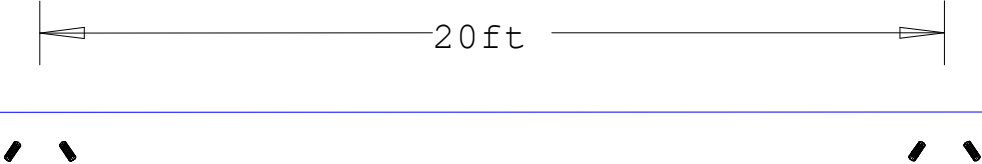

Model Number: PAC0545W-LW
Mounting Height: 7.5 feet
Corridor Width: 3 feet
Spacing to achieve 1fc average: 20 feet

Model Number: PAC0545W-LW
Mounting Height: 7.5 feet
Corridor Width: 6 feet
Spacing to achieve 1fc average: 13 feet

Luminaire Location Summary

Coordinates In Feet

Luminaire Location Summary						
LumNo	Label	X	Y	Z	Orient	Tilt
1	PAC0545W-LW ITL77370	60.5	27.5	7.5	345	30
2	PAC0545W-LW ITL77370	79.5	27.5	7.5	195	30
3	PAC0545W-LW ITL77370	80.5	27.5	7.5	345	30
4	PAC0545W-LW ITL77370	39.5	27.5	7.5	195	30
5	PAC0545W-LW ITL77370	40.5	27.5	7.5	345	30
6	PAC0545W-LW ITL77370	99.5	27.5	7.5	195	30
7	PAC0545W-LW ITL77370	100.5	27.5	7.5	345	30
8	PAC0545W-LW ITL77370	59.5	27.5	7.5	195	30

Calculation Summary

Calculation Summary							
Label	CalcType	Units	Avg	Max	Min	Avg/Min	Max/Min
CalcPts_1	Illuminance	Fc	1.01	3.5	0.1	10.10	35.00

Viewpoint

Luminaire Location Summary

Coordinates In Feet

Luminaire Location Summary						
LumNo	Label	X	Y	Z	Orient	Tilt
1	PAC0545W-LW ITL77370	64	27.5	7.5	325	30
2	PAC0545W-LW ITL77370	76	27.5	7.5	215	30
3	PAC0545W-LW ITL77370	77	27.5	7.5	325	30
4	PAC0545W-LW ITL77370	50	27.5	7.5	215	30
5	PAC0545W-LW ITL77370	51	27.5	7.5	325	30
6	PAC0545W-LW ITL77370	89	27.5	7.5	215	30
7	PAC0545W-LW ITL77370	90	27.5	7.5	325	30
8	PAC0545W-LW ITL77370	63	27.5	7.5	215	30