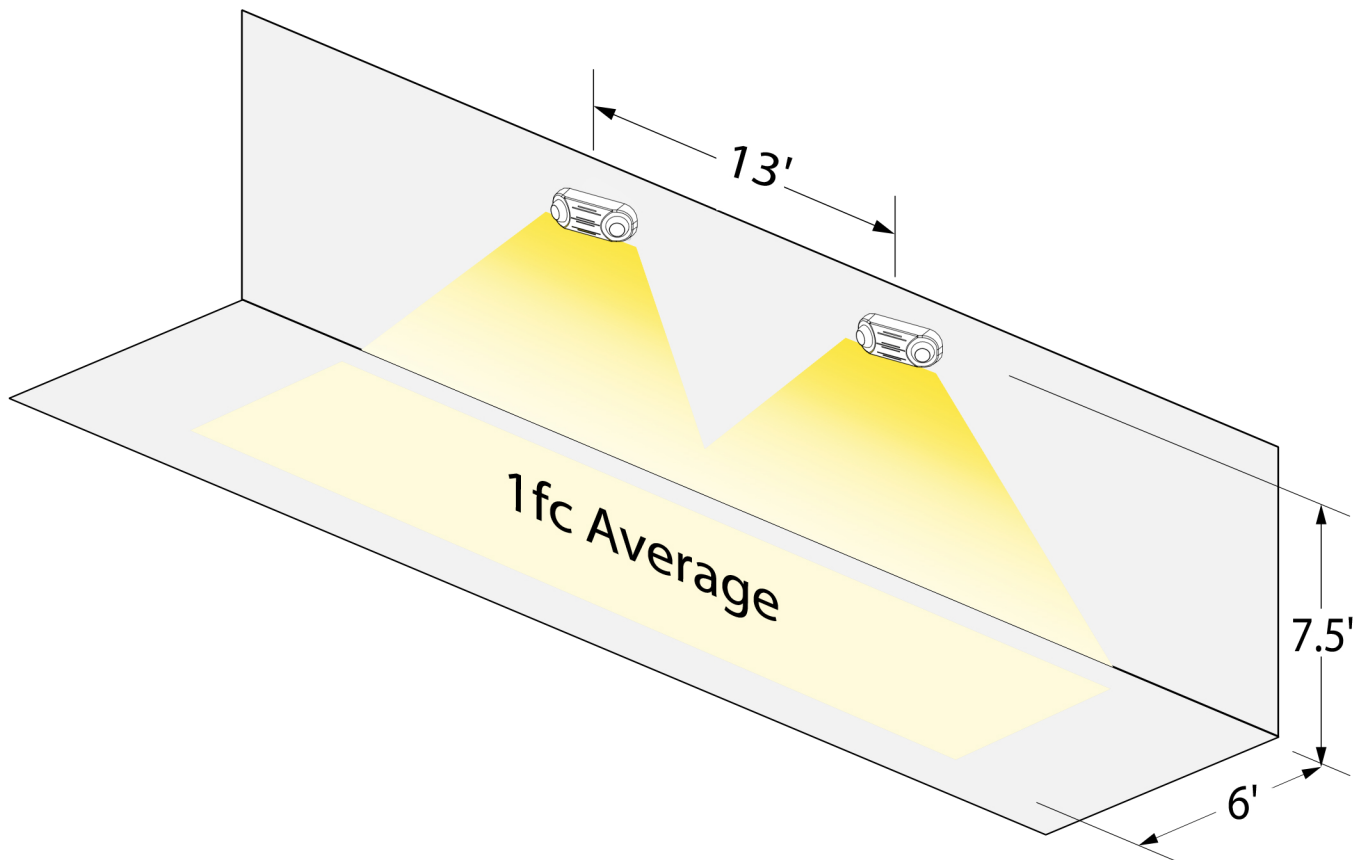

Model Number: PAC0545W-LW
Mounting Height: 7.5 feet
Corridor Width: 3 feet
Spacing to achieve 1fc average: 20 feet

Model Number: PAC0545W-LW
Mounting Height: 7.5 feet
Corridor Width: 6 feet
Spacing to achieve 1fc average: 13 feet

Luminaire Location Summary

Coordinates In Feet

Luminaire Location Summary						
LumNo	Label	X	Y	Z	Orient	Tilt
1	PAC0545W-LW ITL77370	60.5	27.5	7.5	345	30
2	PAC0545W-LW ITL77370	79.5	27.5	7.5	195	30
3	PAC0545W-LW ITL77370	80.5	27.5	7.5	345	30
4	PAC0545W-LW ITL77370	39.5	27.5	7.5	195	30
5	PAC0545W-LW ITL77370	40.5	27.5	7.5	345	30
6	PAC0545W-LW ITL77370	99.5	27.5	7.5	195	30
7	PAC0545W-LW ITL77370	100.5	27.5	7.5	345	30
8	PAC0545W-LW ITL77370	59.5	27.5	7.5	195	30

Calculation Summary

Calculation Summary							
Label	CalcType	Units	Avg	Max	Min	Avg/Min	Max/Min
CalcPts_1	Illuminance	Fc	1.01	3.5	0.1	10.10	35.00

Viewpoint

Luminaire Location Summary

Coordinates In Feet

Luminaire Location Summary						
LumNo	Label	X	Y	Z	Orient	Tilt
1	PAC0545W-LW ITL77370	64	27.5	7.5	325	30
2	PAC0545W-LW ITL77370	76	27.5	7.5	215	30
3	PAC0545W-LW ITL77370	77	27.5	7.5	325	30
4	PAC0545W-LW ITL77370	50	27.5	7.5	215	30
5	PAC0545W-LW ITL77370	51	27.5	7.5	325	30
6	PAC0545W-LW ITL77370	89	27.5	7.5	215	30
7	PAC0545W-LW ITL77370	90	27.5	7.5	325	30
8	PAC0545W-LW ITL77370	63	27.5	7.5	215	30