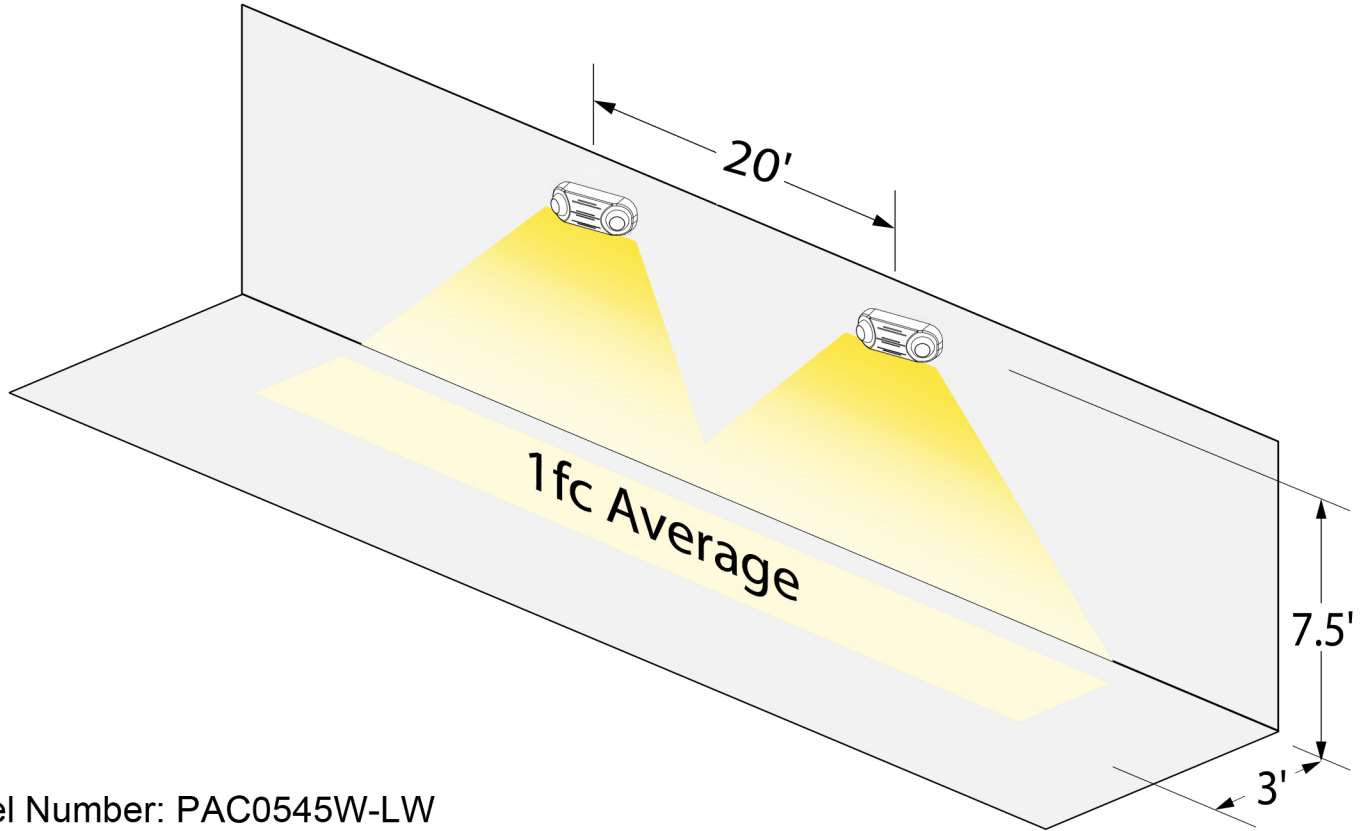

Model Number: PAC0545W-LW
Mounting Height: 7.5 feet
Corridor Width: 3 feet
Spacing to achieve 1fc average: 20 feet

Model Number: PAC0545W-LW
Mounting Height: 7.5 feet
Corridor Width: 6 feet
Spacing to achieve 1fc average: 13 feet

Luminaire Location Summary

Coordinates In Feet

Luminaire Location Summary						
LumNo	Label	X	Y	Z	Orient	Tilt
1	PAC0545W-LW ITL77370	60.5	27.5	7.5	345	30
2	PAC0545W-LW ITL77370	79.5	27.5	7.5	195	30
3	PAC0545W-LW ITL77370	80.5	27.5	7.5	345	30
4	PAC0545W-LW ITL77370	39.5	27.5	7.5	195	30
5	PAC0545W-LW ITL77370	40.5	27.5	7.5	345	30
6	PAC0545W-LW ITL77370	99.5	27.5	7.5	195	30
7	PAC0545W-LW ITL77370	100.5	27.5	7.5	345	30
8	PAC0545W-LW ITL77370	59.5	27.5	7.5	195	30

Calculation Summary

Calculation Summary							
Label	CalcType	Units	Avg	Max	Min	Avg/Min	Max/Min
CalcPts_1	Illuminance	Fc	1.01	3.5	0.1	10.10	35.00

Viewpoint

Luminaire Location Summary

Coordinates In Feet

Luminaire Location Summary						
LumNo	Label	X	Y	Z	Orient	Tilt
1	PAC0545W-LW ITL77370	64	27.5	7.5	325	30
2	PAC0545W-LW ITL77370	76	27.5	7.5	215	30
3	PAC0545W-LW ITL77370	77	27.5	7.5	325	30
4	PAC0545W-LW ITL77370	50	27.5	7.5	215	30
5	PAC0545W-LW ITL77370	51	27.5	7.5	325	30
6	PAC0545W-LW ITL77370	89	27.5	7.5	215	30
7	PAC0545W-LW ITL77370	90	27.5	7.5	325	30
8	PAC0545W-LW ITL77370	63	27.5	7.5	215	30