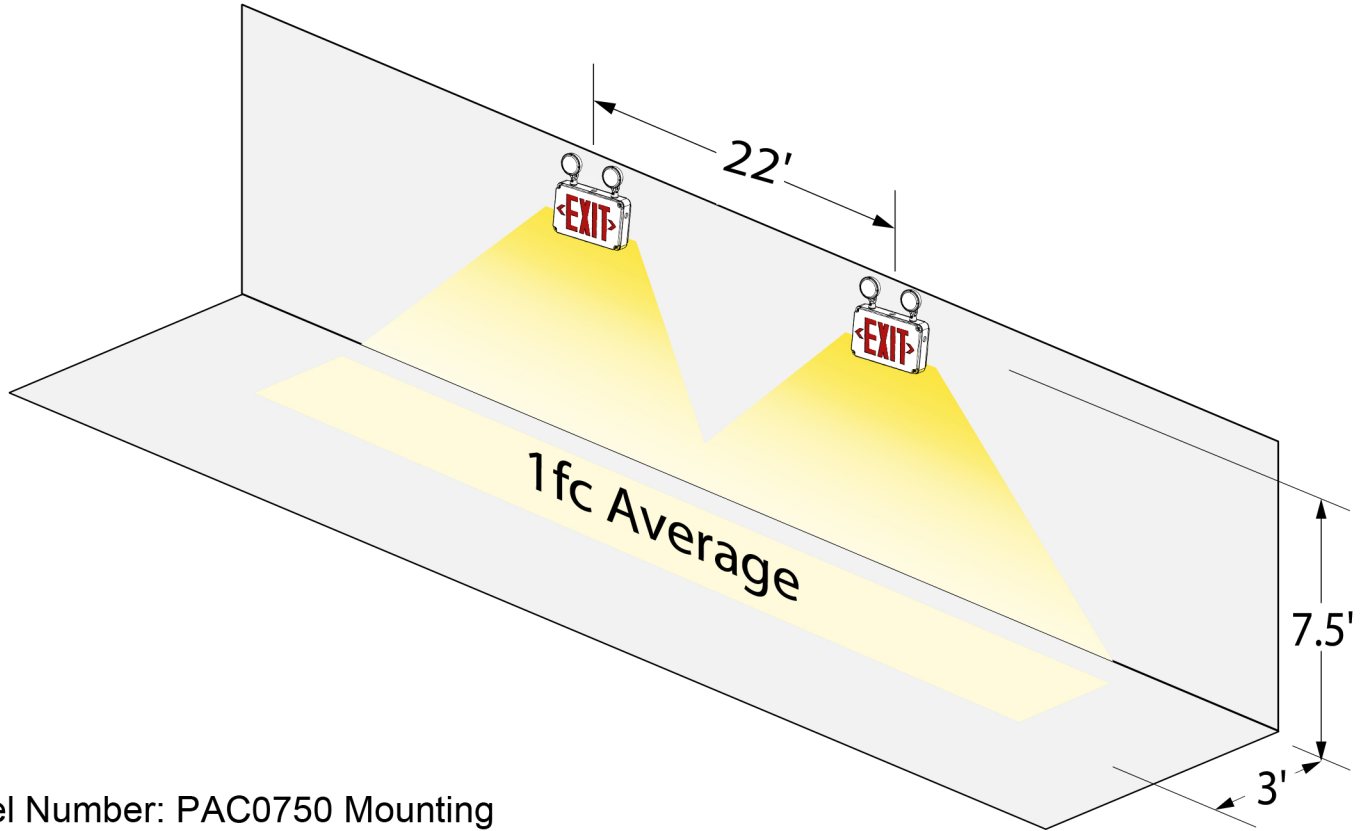

Model Number: PAC0750 Mounting
Height: 7.5 feet
Corridor Width: 3 feet
Spacing to achieve 1fc average: 22 feet

Model Number: PAC0750 Mounting
Height: 7.5 feet
Corridor Width: 6 feet
Spacing to achieve 1fc average: 18 feet

Luminaire Location Summary

Coordinates In Feet

Luminaire Location Summary						
LumNo	Label	X	Y	Z	Orient	Tilt
1	PAC0750 ITL86619	59.5	27.5	7.5	345	30
2	PAC0750 ITL86619	80.5	27.5	7.5	195	30
3	PAC0750 ITL86619	81.5	27.5	7.5	345	30
4	PAC0750 ITL86619	36.5	27.5	7.5	195	30
5	PAC0750 ITL86619	37.5	27.5	7.5	345	30
6	PAC0750 ITL86619	102.5	27.5	7.5	195	30
7	PAC0750 ITL86619	103.5	27.5	7.5	345	30
8	PAC0750 ITL86619	58.5	27.5	7.5	195	30

Calculation Summary

Calculation Summary							
Label	CalcType	Units	Avg	Max	Min	Avg/Min	Max/Min
CalcPts_1	Illuminance	Fc	1.03	1.8	0.3	3.43	6.00

Viewpoint

Luminaire Location Summary

Coordinates In Feet

Luminaire Location Summary						
LumNo	Label	X	Y	Z	Orient	Tilt
1	PAC0750 ITL86619	61.5	27.5	7.5	320	30
2	PAC0750 ITL86619	78.5	27.5	7.5	220	30
3	PAC0750 ITL86619	79.5	27.5	7.5	320	30
4	PAC0750 ITL86619	42.5	27.5	7.5	220	30
5	PAC0750 ITL86619	43.5	27.5	7.5	320	30
6	PAC0750 ITL86619	96.5	27.5	7.5	220	30
7	PAC0750 ITL86619	97.5	27.5	7.5	320	30
8	PAC0750 ITL86619	60.5	27.5	7.5	220	30