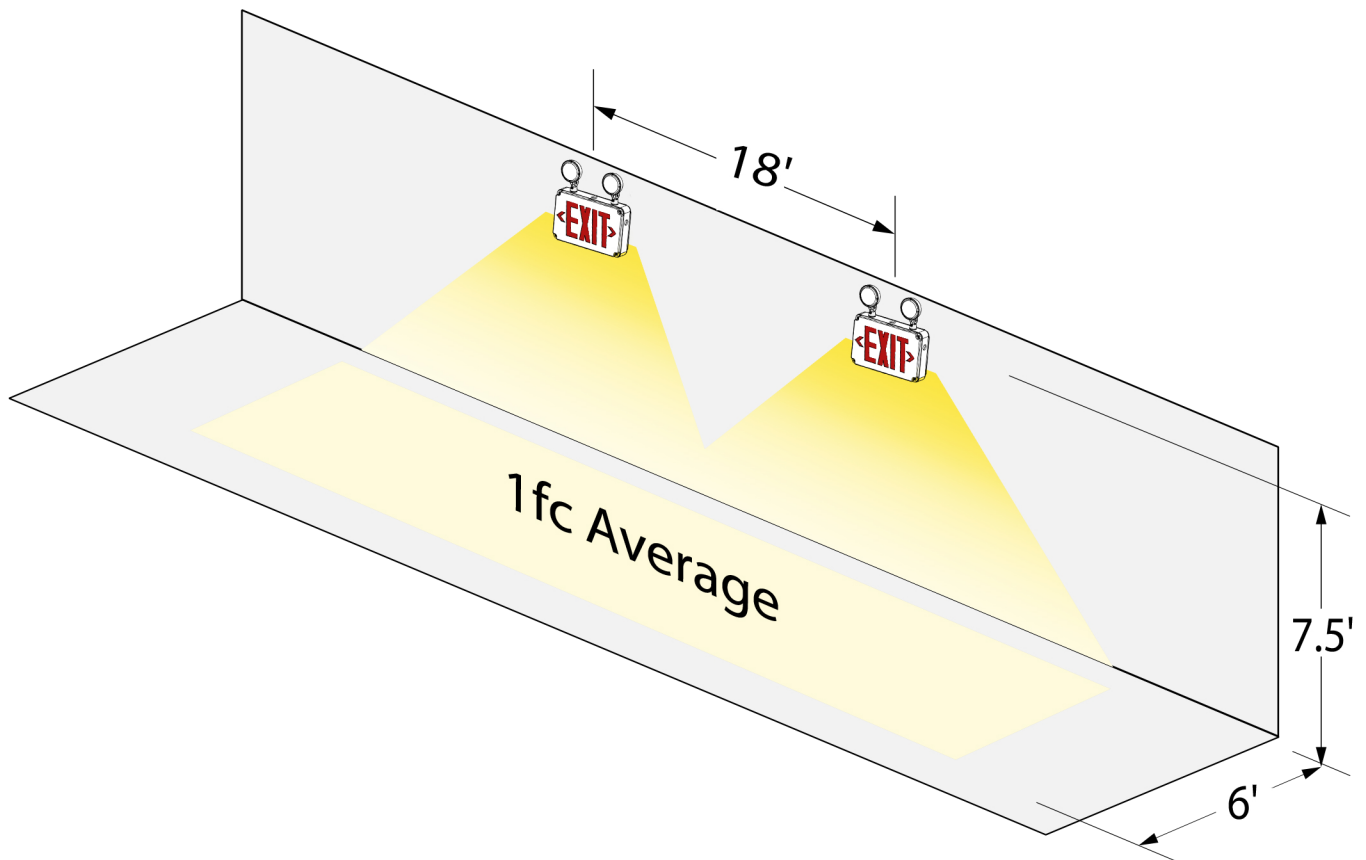

Model Number: PAC0750 Mounting
Height: 7.5 feet
Corridor Width: 3 feet
Spacing to achieve 1fc average: 22 feet

Model Number: PAC0750 Mounting
Height: 7.5 feet
Corridor Width: 6 feet
Spacing to achieve 1fc average: 18 feet

Luminaire Location Summary

Coordinates In Feet

Luminaire Location Summary						
LumNo	Label	X	Y	Z	Orient	Tilt
1	PAC0750 ITL86619	59.5	27.5	7.5	345	30
2	PAC0750 ITL86619	80.5	27.5	7.5	195	30
3	PAC0750 ITL86619	81.5	27.5	7.5	345	30
4	PAC0750 ITL86619	36.5	27.5	7.5	195	30
5	PAC0750 ITL86619	37.5	27.5	7.5	345	30
6	PAC0750 ITL86619	102.5	27.5	7.5	195	30
7	PAC0750 ITL86619	103.5	27.5	7.5	345	30
8	PAC0750 ITL86619	58.5	27.5	7.5	195	30

Calculation Summary

Calculation Summary							
Label	CalcType	Units	Avg	Max	Min	Avg/Min	Max/Min
CalcPts_1	Illuminance	Fc	1.03	1.8	0.3	3.43	6.00

Viewpoint

Luminaire Location Summary

Coordinates In Feet

Luminaire Location Summary						
LumNo	Label	X	Y	Z	Orient	Tilt
1	PAC0750 ITL86619	61.5	27.5	7.5	320	30
2	PAC0750 ITL86619	78.5	27.5	7.5	220	30
3	PAC0750 ITL86619	79.5	27.5	7.5	320	30
4	PAC0750 ITL86619	42.5	27.5	7.5	220	30
5	PAC0750 ITL86619	43.5	27.5	7.5	320	30
6	PAC0750 ITL86619	96.5	27.5	7.5	220	30
7	PAC0750 ITL86619	97.5	27.5	7.5	320	30
8	PAC0750 ITL86619	60.5	27.5	7.5	220	30