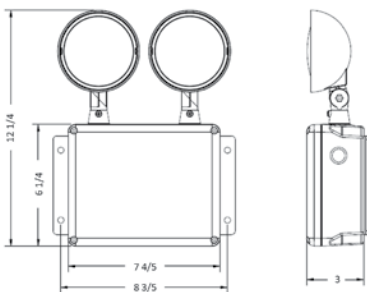

Wet-Location Adjustable Emergency Lights

Pace's wet-location adjustable emergency lights offer fully adjustable lamp heads, along with waterproof construction ideal for wet-location applications and resistant to corrosive atmospheres, non-hazardous dust environment, frequent hose-downs, water spray and splashing water.

Features

- Dual-voltage input 120V/277V
 - Maintenance-free nickel-cadmium battery
 - Remote-capable standard up to 4.4W
 - Sealed and gasketed housing
 - Corrosion- and impact-resistant thermoplastic housing
 - Two factory-installed fully adjustable 15 LED lamp heads
 - Temp rating: 10°-40° wet
 - UL 924 Listed for wet location
 - CUL Listed
- Master Carton Quantity 6pc

Lumen Output

- Total Lumens: 240

Dimensions

Ordering Information

Series	Options	Example Cat #
PAC0824	Blank = Standard RC = Remote Capable	PAC0824