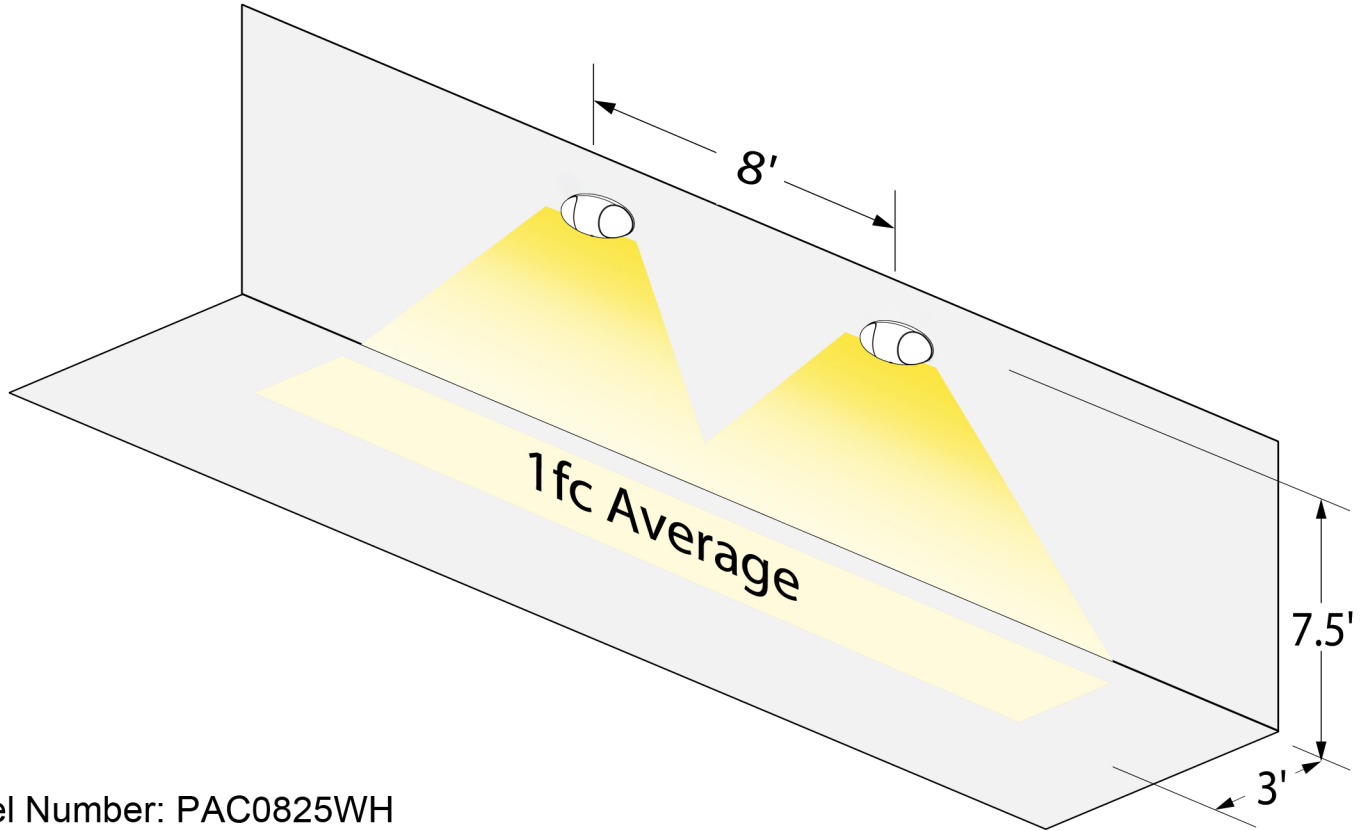

Model Number: PAC0825WH
Mounting Height: 7.5 feet
Corridor Width: 3 feet
Spacing to achieve 1fc average: 8 feet

Model Number: PAC0825WH
Mounting Height: 7.5 feet
Corridor Width: 6 feet
Spacing to achieve 1fc average: 11 feet

Luminaire Location Summary

Coordinates In Feet

Luminaire Location Summary						
LumNo	Label	X	Y	Z	Orient	Tilt
1	L112110305	66.5	27.5	7.5	310	0
2	L112110305	73.5	27.5	7.5	230	0
3	L112110305	74.5	27.5	7.5	310	0
4	L112110305	57.5	27.5	7.5	230	0
5	L112110305	58.5	27.5	7.5	310	0
6	L112110305	81.5	27.5	7.5	230	0
7	L112110305	82.5	27.5	7.5	310	0
8	L112110305	65.5	27.5	7.5	230	0

Calculation Summary

Calculation Summary							
Label	CalcType	Units	Avg	Max	Min	Avg/Min	Max/Min
CalcPts_1	Illuminance	Fc	1.04	1.8	0.4	2.60	4.50

Viewpoint

Luminaire Location Summary

Coordinates In Feet

Luminaire Location Summary						
LumNo	Label	X	Y	Z	Orient	Tilt
1	L112110305	65	27.5	7.5	340	0
2	L112110305	75	27.5	7.5	200	0
3	L112110305	76	27.5	7.5	340	0
4	L112110305	53	27.5	7.5	200	0
5	L112110305	54	27.5	7.5	340	0
6	L112110305	86	27.5	7.5	200	0
7	L112110305	87	27.5	7.5	340	0
8	L112110305	64	27.5	7.5	200	0