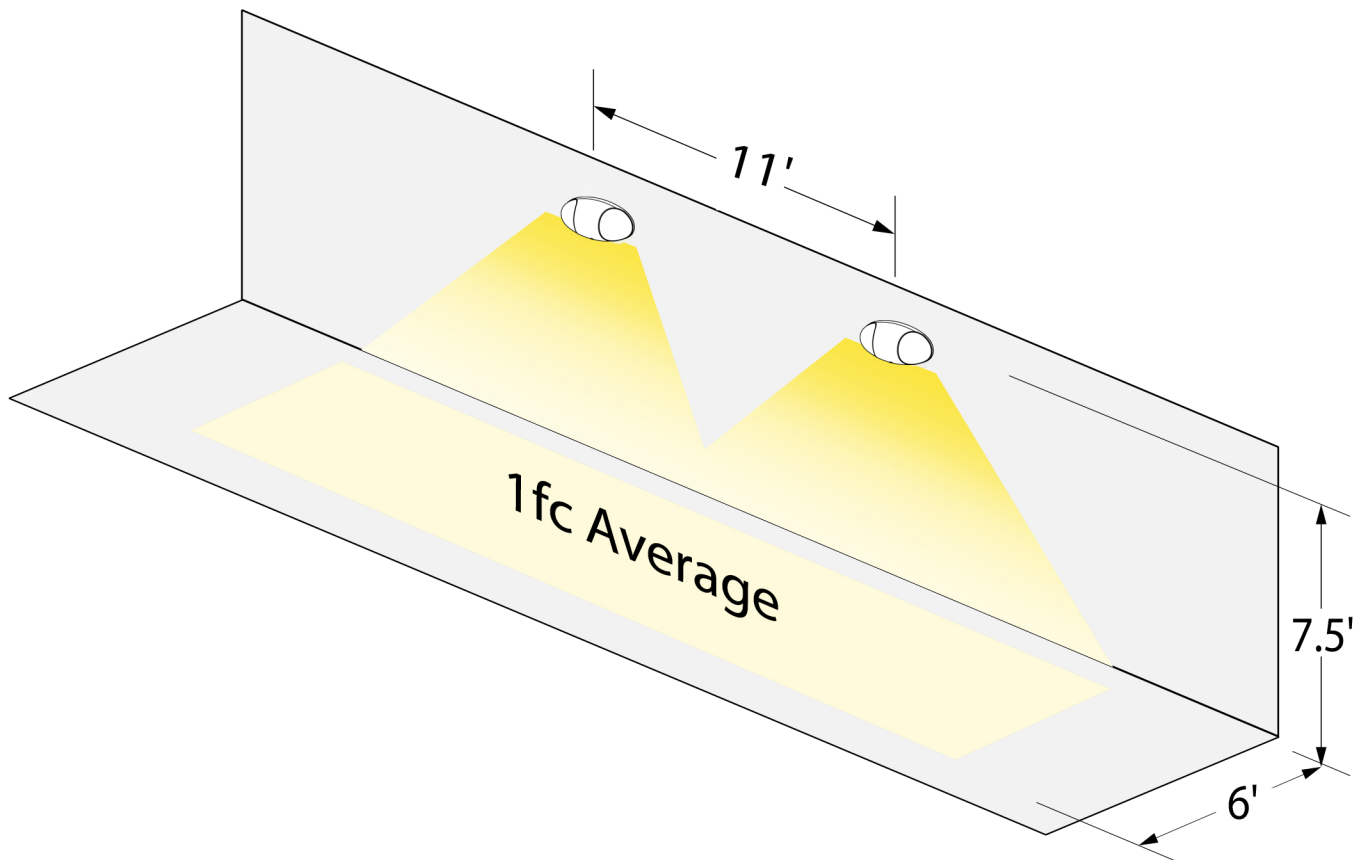

Model Number: PAC0825WH
Mounting Height: 7.5 feet
Corridor Width: 3 feet
Spacing to achieve 1fc average: 8 feet

Model Number: PAC0825WH
Mounting Height: 7.5 feet
Corridor Width: 6 feet
Spacing to achieve 1fc average: 11 feet

Luminaire Location Summary

Coordinates In Feet

Luminaire Location Summary						
LumNo	Label	X	Y	Z	Orient	Tilt
1	L112110305	66.5	27.5	7.5	310	0
2	L112110305	73.5	27.5	7.5	230	0
3	L112110305	74.5	27.5	7.5	310	0
4	L112110305	57.5	27.5	7.5	230	0
5	L112110305	58.5	27.5	7.5	310	0
6	L112110305	81.5	27.5	7.5	230	0
7	L112110305	82.5	27.5	7.5	310	0
8	L112110305	65.5	27.5	7.5	230	0

Calculation Summary

Calculation Summary							
Label	CalcType	Units	Avg	Max	Min	Avg/Min	Max/Min
CalcPts_1	Illuminance	Fc	1.04	1.8	0.4	2.60	4.50

Viewpoint

Luminaire Location Summary

Coordinates In Feet

Luminaire Location Summary						
LumNo	Label	X	Y	Z	Orient	Tilt
1	L112110305	65	27.5	7.5	340	0
2	L112110305	75	27.5	7.5	200	0
3	L112110305	76	27.5	7.5	340	0
4	L112110305	53	27.5	7.5	200	0
5	L112110305	54	27.5	7.5	340	0
6	L112110305	86	27.5	7.5	200	0
7	L112110305	87	27.5	7.5	340	0
8	L112110305	64	27.5	7.5	200	0