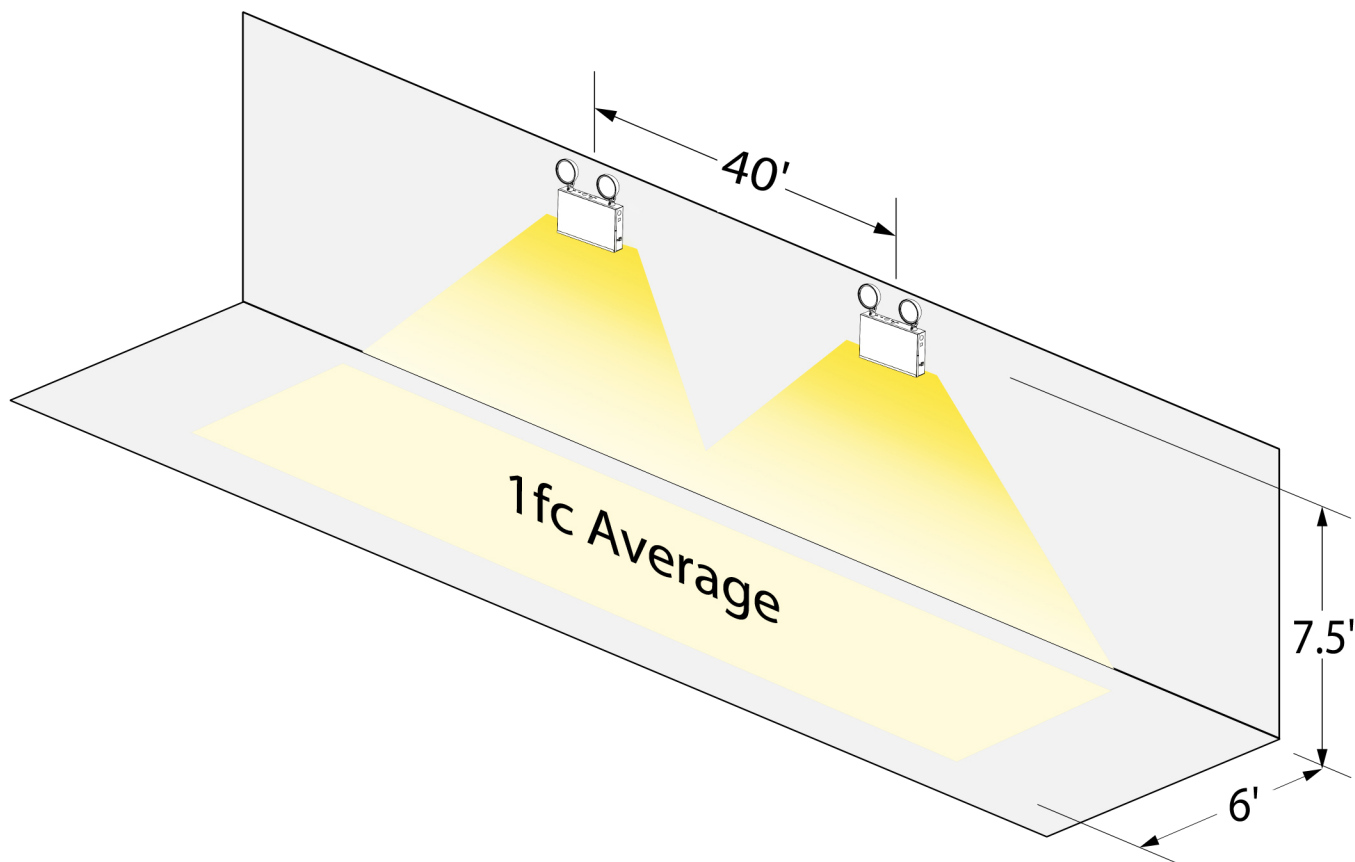

Model Number: PAC0849  
Mounting Height: 7.5 feet  
Corridor Width: 3 feet  
Spacing to achieve 1fc average: 47 feet

Model Number: PAC0849  
Mounting Height: 7.5 feet  
Corridor Width: 6 feet  
Spacing to achieve 1fc average: 40 feet

# Luminaire Location Summary

Coordinates In Feet

Luminaire Location Summary						
LumNo	Label	X	Y	Z	Orient	Tilt
1	L042210101	47	27.5	7.5	355	-35
2	L042210101	93	27.5	7.5	185	-35
3	L042210101	94	27.5	7.5	355	-35
4	L042210101	-1	27.5	7.5	185	-35
5	L042210101	0	27.5	7.5	355	-35
6	L042210101	140	27.5	7.5	185	-35
7	L042210101	141	27.5	7.5	355	-35
8	L042210101	46	27.5	7.5	185	-35