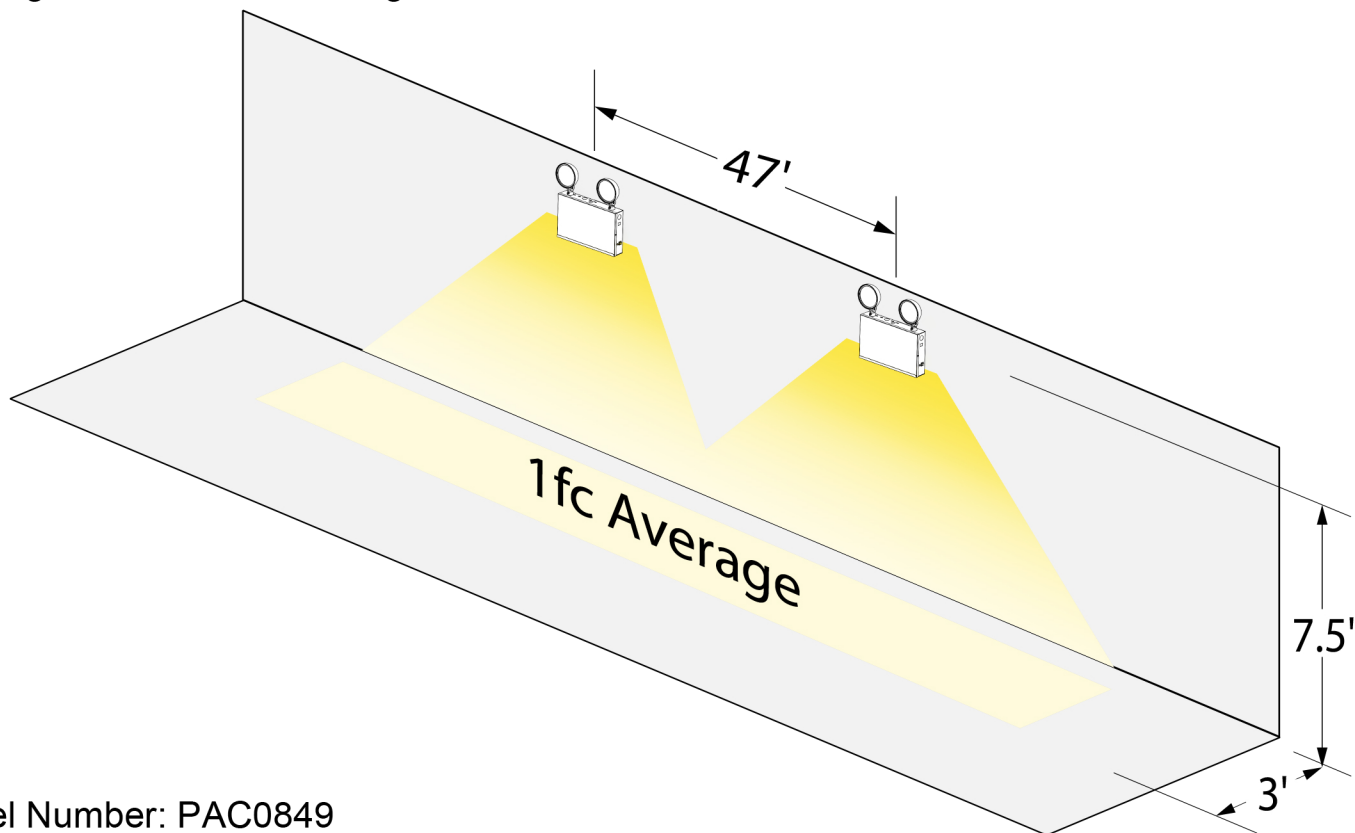

Model Number: PAC0849  
Mounting Height: 7.5 feet  
Corridor Width: 3 feet  
Spacing to achieve 1fc average: 47 feet

Model Number: PAC0849  
Mounting Height: 7.5 feet  
Corridor Width: 6 feet  
Spacing to achieve 1fc average: 40 feet

# Luminaire Location Summary

Coordinates In Feet

Luminaire Location Summary						
LumNo	Label	X	Y	Z	Orient	Tilt
1	L042210101	47	27.5	7.5	355	-35
2	L042210101	93	27.5	7.5	185	-35
3	L042210101	94	27.5	7.5	355	-35
4	L042210101	-1	27.5	7.5	185	-35
5	L042210101	0	27.5	7.5	355	-35
6	L042210101	140	27.5	7.5	185	-35
7	L042210101	141	27.5	7.5	355	-35
8	L042210101	46	27.5	7.5	185	-35