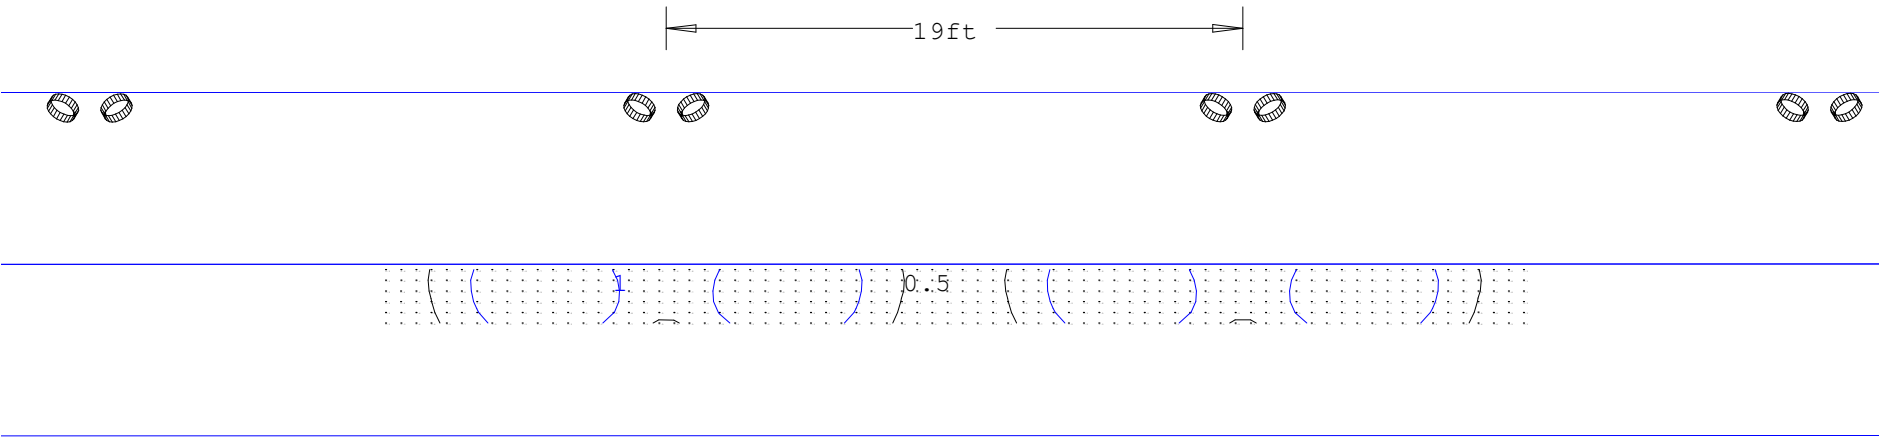

Model Number: PAC0855
Mounting Height: 7.5 feet
Corridor Width: 3 feet
Spacing to achieve 1fc average: 19 feet

Model Number: PAC0855
Mounting Height: 7.5 feet
Corridor Width: 6 feet
Spacing to achieve 1fc average: 15 feet

Luminaire Location Summary

Coordinates In Feet

Luminaire Location Summary						
LumNo	Label	X	Y	Z	Orient	Tilt
1	L112110302	61	27.5	7.5	350	-65
2	L112110302	79	27.5	7.5	190	-65
3	L112110302	80	27.5	7.5	350	-65
4	L112110302	41	27.5	7.5	190	-65
5	L112110302	42	27.5	7.5	350	-65
6	L112110302	98	27.5	7.5	190	-65
7	L112110302	99	27.5	7.5	350	-65
8	L112110302	60	27.5	7.5	190	-65

Calculation Summary

Calculation Summary							
Label	CalcType	Units	Avg	Max	Min	Avg/Min	Max/Min
CalcPts_1	Illuminance	Fc	1.01	1.9	0.3	3.37	6.33

Viewpoint

Luminaire Location Summary

Coordinates In Feet

Luminaire Location Summary						
LumNo	Label	X	Y	Z	Orient	Tilt
1	L112110302	63	27.5	7.5	325	-65
2	L112110302	77	27.5	7.5	215	-65
3	L112110302	78	27.5	7.5	325	-65
4	L112110302	47	27.5	7.5	215	-65
5	L112110302	48	27.5	7.5	325	-65
6	L112110302	92	27.5	7.5	215	-65
7	L112110302	93	27.5	7.5	325	-65
8	L112110302	62	27.5	7.5	215	-65