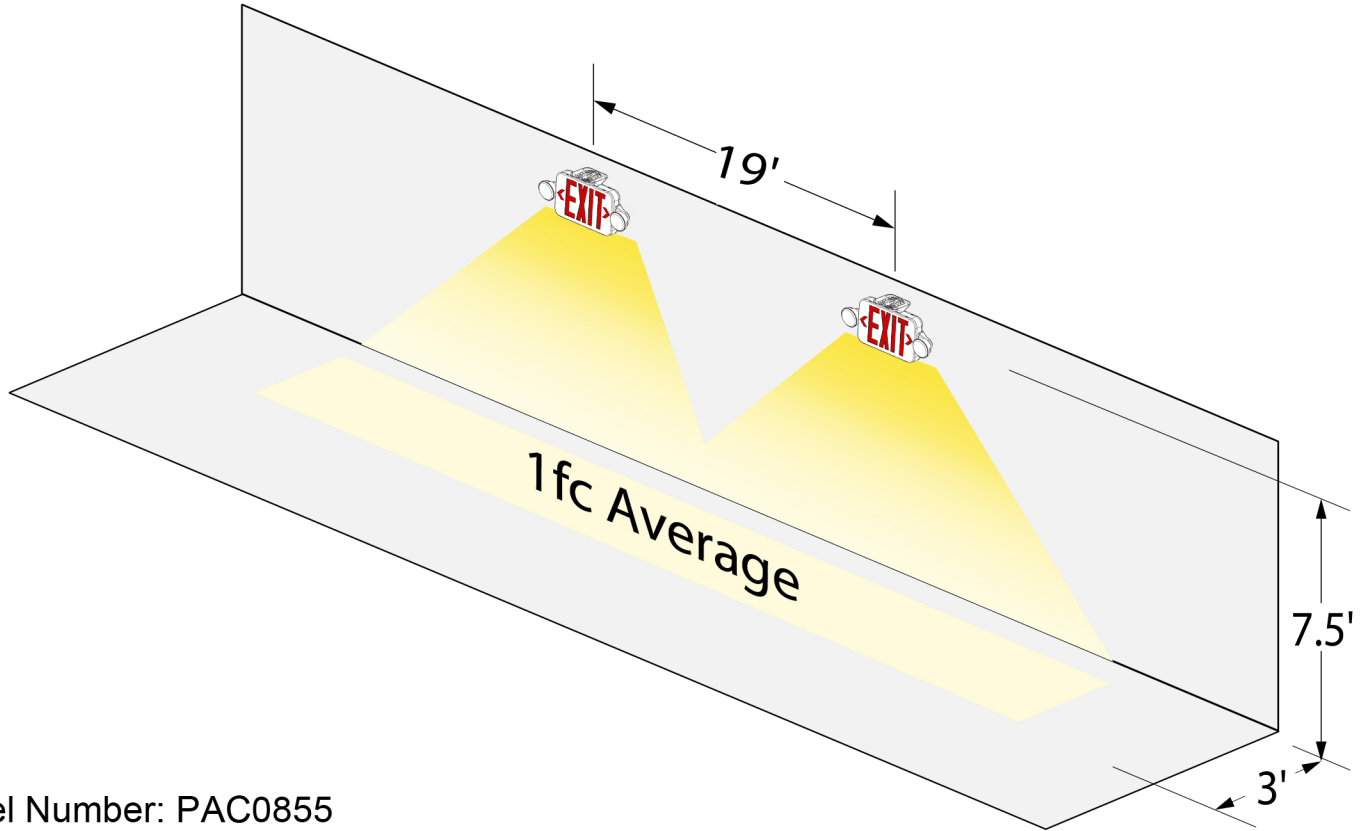

Model Number: PAC0855
Mounting Height: 7.5 feet
Corridor Width: 3 feet
Spacing to achieve 1fc average: 19 feet

Model Number: PAC0855
Mounting Height: 7.5 feet
Corridor Width: 6 feet
Spacing to achieve 1fc average: 15 feet

Luminaire Location Summary

Coordinates In Feet

Luminaire Location Summary						
LumNo	Label	X	Y	Z	Orient	Tilt
1	L112110302	61	27.5	7.5	350	-65
2	L112110302	79	27.5	7.5	190	-65
3	L112110302	80	27.5	7.5	350	-65
4	L112110302	41	27.5	7.5	190	-65
5	L112110302	42	27.5	7.5	350	-65
6	L112110302	98	27.5	7.5	190	-65
7	L112110302	99	27.5	7.5	350	-65
8	L112110302	60	27.5	7.5	190	-65

Calculation Summary

Calculation Summary							
Label	CalcType	Units	Avg	Max	Min	Avg/Min	Max/Min
CalcPts_1	Illuminance	Fc	1.01	1.9	0.3	3.37	6.33

Viewpoint

Luminaire Location Summary

Coordinates In Feet

Luminaire Location Summary						
LumNo	Label	X	Y	Z	Orient	Tilt
1	L112110302	63	27.5	7.5	325	-65
2	L112110302	77	27.5	7.5	215	-65
3	L112110302	78	27.5	7.5	325	-65
4	L112110302	47	27.5	7.5	215	-65
5	L112110302	48	27.5	7.5	325	-65
6	L112110302	92	27.5	7.5	215	-65
7	L112110302	93	27.5	7.5	325	-65
8	L112110302	62	27.5	7.5	215	-65