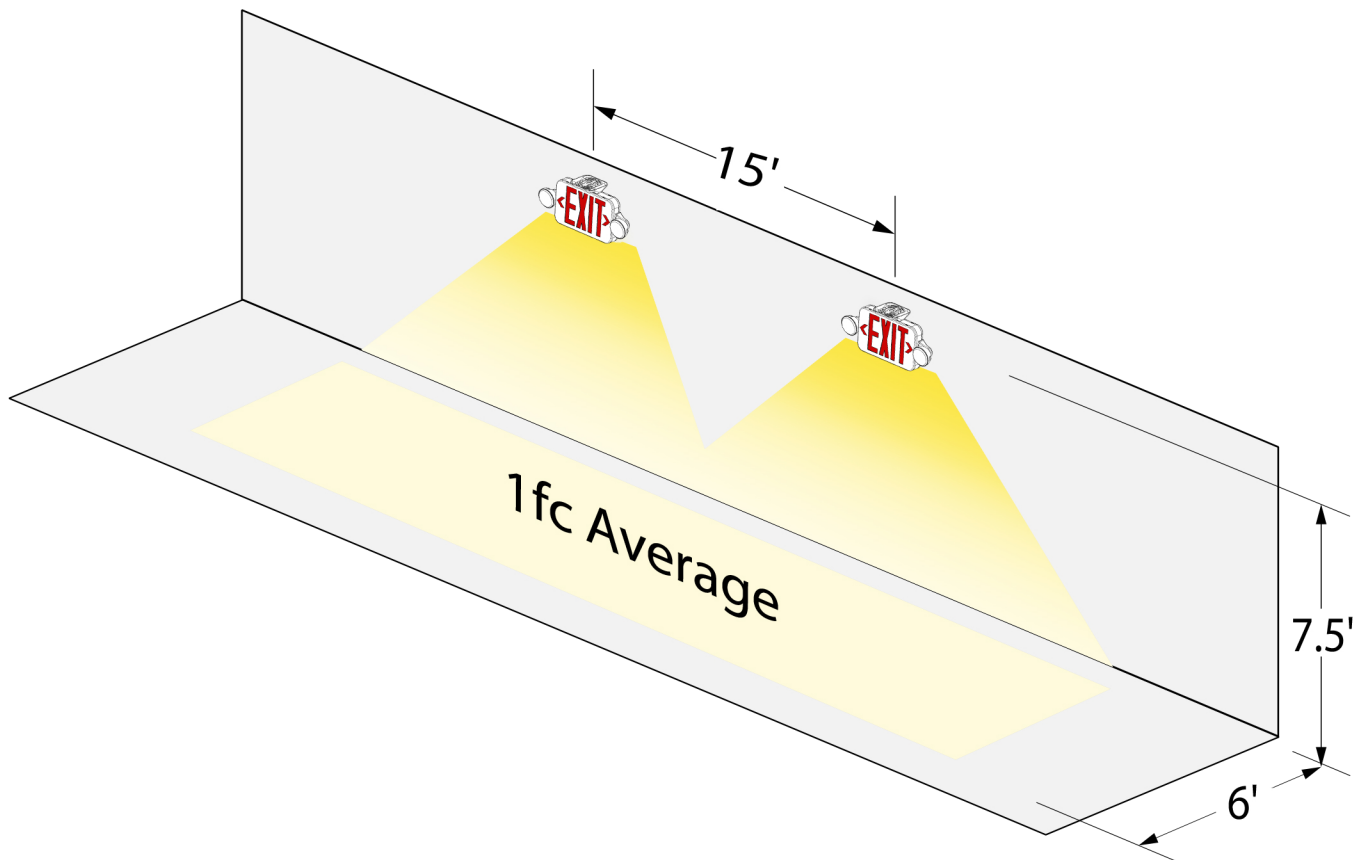

Model Number: PAC0855
Mounting Height: 7.5 feet
Corridor Width: 3 feet
Spacing to achieve 1fc average: 19 feet

Model Number: PAC0855
Mounting Height: 7.5 feet
Corridor Width: 6 feet
Spacing to achieve 1fc average: 15 feet

Luminaire Location Summary

Coordinates In Feet

Luminaire Location Summary						
LumNo	Label	X	Y	Z	Orient	Tilt
1	L112110302	61	27.5	7.5	350	-65
2	L112110302	79	27.5	7.5	190	-65
3	L112110302	80	27.5	7.5	350	-65
4	L112110302	41	27.5	7.5	190	-65
5	L112110302	42	27.5	7.5	350	-65
6	L112110302	98	27.5	7.5	190	-65
7	L112110302	99	27.5	7.5	350	-65
8	L112110302	60	27.5	7.5	190	-65

Calculation Summary

Calculation Summary							
Label	CalcType	Units	Avg	Max	Min	Avg/Min	Max/Min
CalcPts_1	Illuminance	Fc	1.01	1.9	0.3	3.37	6.33

Viewpoint

Luminaire Location Summary

Coordinates In Feet

Luminaire Location Summary						
LumNo	Label	X	Y	Z	Orient	Tilt
1	L112110302	63	27.5	7.5	325	-65
2	L112110302	77	27.5	7.5	215	-65
3	L112110302	78	27.5	7.5	325	-65
4	L112110302	47	27.5	7.5	215	-65
5	L112110302	48	27.5	7.5	325	-65
6	L112110302	92	27.5	7.5	215	-65
7	L112110302	93	27.5	7.5	325	-65
8	L112110302	62	27.5	7.5	215	-65