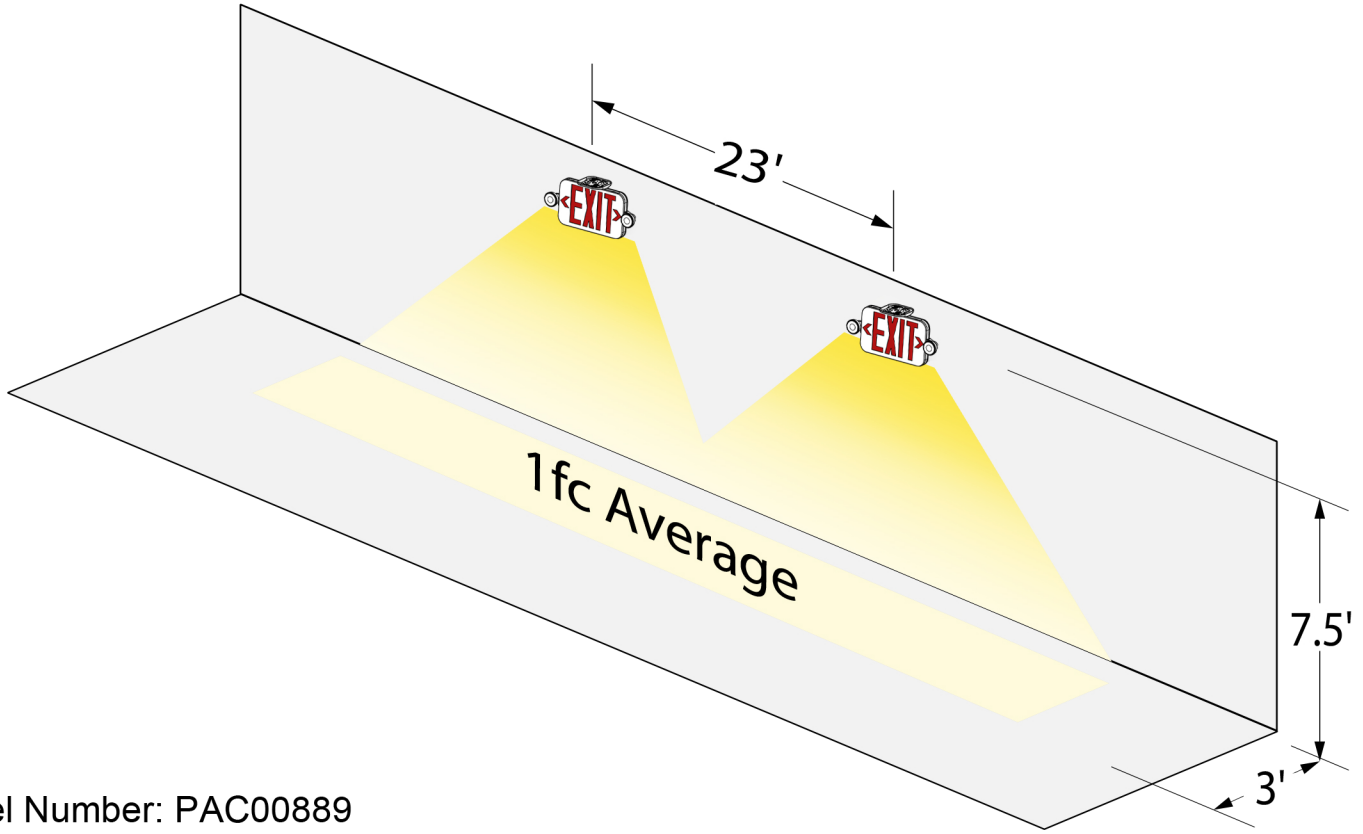

Model Number: PAC0889  
Mounting Height: 7.5 feet  
Corridor Width: 3 feet  
Spacing to achieve 1fc average: 23 feet

Model Number: PAC00889  
Mounting Height: 7.5 feet  
Corridor Width: 6 feet  
Spacing to achieve 1fc average: 15 feet

# Luminaire Location Summary

Coordinates In Feet

Luminaire Location Summary						
LumNo	Label	X	Y	Z	Orient	Tilt
1	L112110301	59	27.5	7.5	350	-65
2	L112110301	81	27.5	7.5	190	-65
3	L112110301	82	27.5	7.5	350	-65
4	L112110301	35	27.5	7.5	190	-65
5	L112110301	36	27.5	7.5	350	-65
6	L112110301	104	27.5	7.5	190	-65
7	L112110301	105	27.5	7.5	350	-65
8	L112110301	58	27.5	7.5	190	-65