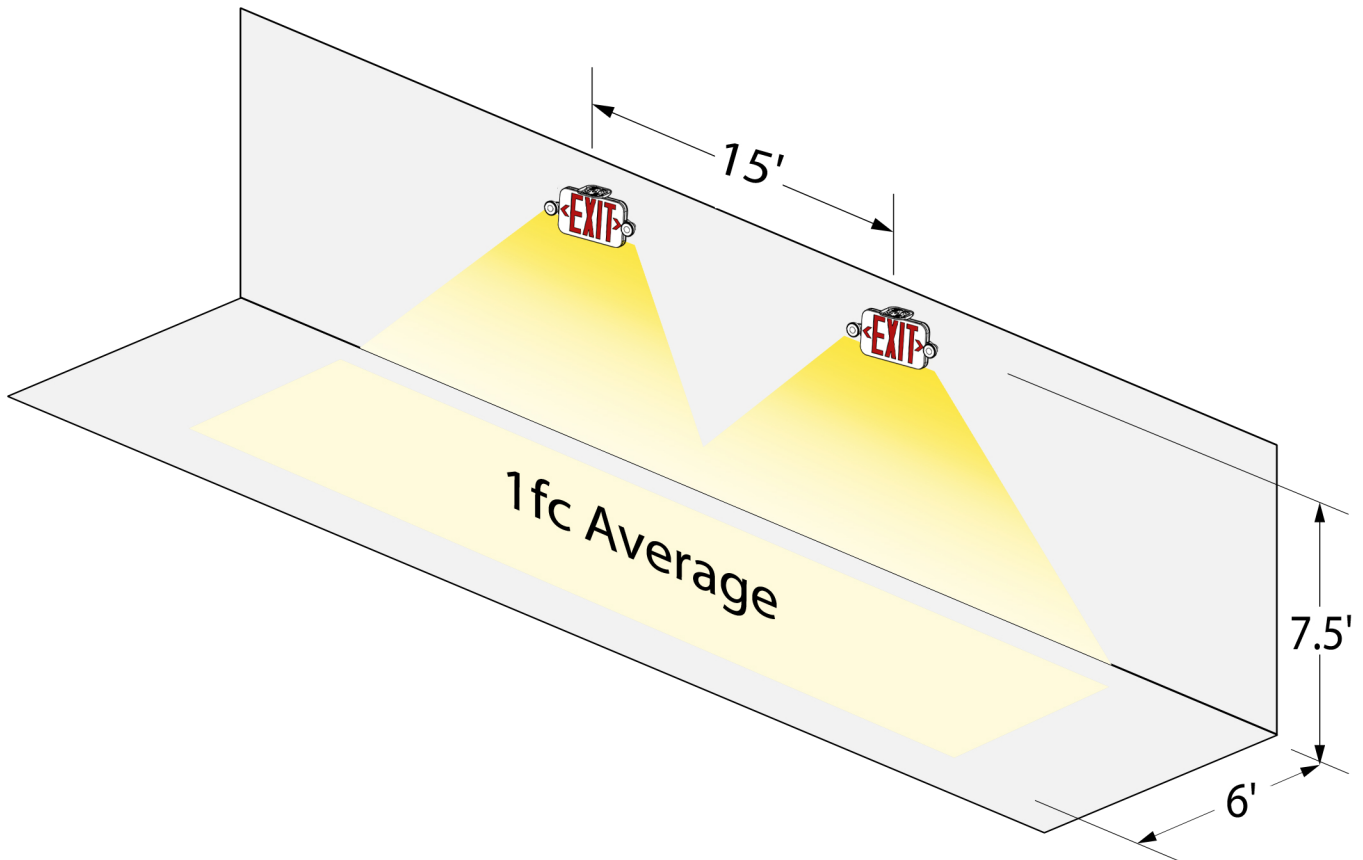

Model Number: PAC0889  
Mounting Height: 7.5 feet  
Corridor Width: 3 feet  
Spacing to achieve 1fc average: 23 feet

Model Number: PAC00889  
Mounting Height: 7.5 feet  
Corridor Width: 6 feet  
Spacing to achieve 1fc average: 15 feet

# Luminaire Location Summary

Coordinates In Feet

Luminaire Location Summary						
LumNo	Label	X	Y	Z	Orient	Tilt
1	L112110301	59	27.5	7.5	350	-65
2	L112110301	81	27.5	7.5	190	-65
3	L112110301	82	27.5	7.5	350	-65
4	L112110301	35	27.5	7.5	190	-65
5	L112110301	36	27.5	7.5	350	-65
6	L112110301	104	27.5	7.5	190	-65
7	L112110301	105	27.5	7.5	350	-65
8	L112110301	58	27.5	7.5	190	-65