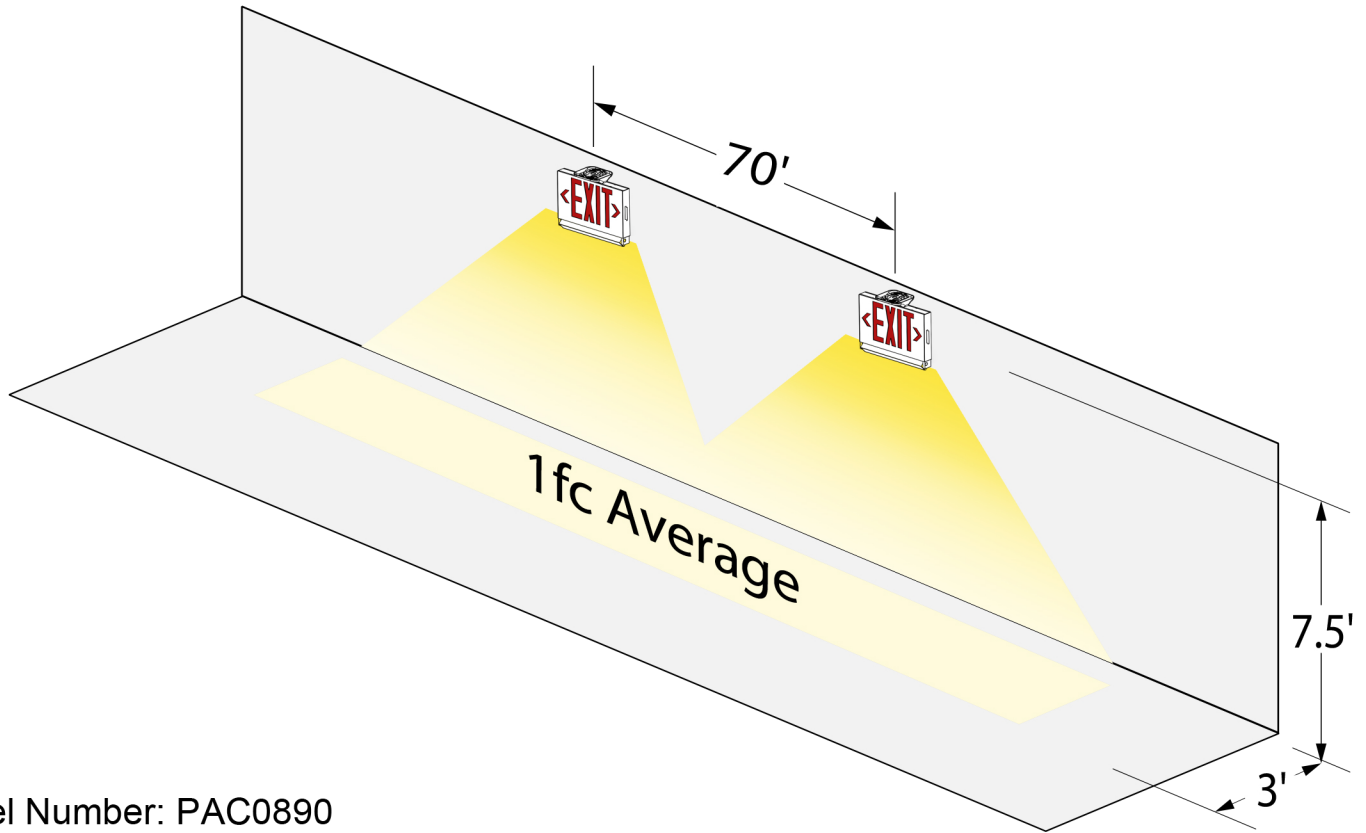

Model Number: PAC0890
Mounting Height: 7.5 feet
Corridor Width: 3 feet
Spacing to achieve 1fc average: 70 feet

Model Number: PAC0890
Mounting Height: 7.5 feet
Corridor Width: 6 feet
Spacing to achieve 1fc average: 45 feet

Luminaire Location Summary

Coordinates In Feet

Luminaire Location Summary						
LumNo	Label	X	Y	Z	Orient	Tilt
1	L112110304	35	27.75	7.5	90	0
3	L112110304	105	27.75	7.5	90	0
5	L112110304	-35	27.75	7.5	90	0
7	L112110304	175	27.75	7.5	90	0

Calculation Summary

Calculation Summary							
Label	CalcType	Units	Avg	Max	Min	Avg/Min	Max/Min
CalcPts_1	Illuminance	Fc	1.01	10.7	0.0	N.A.	N.A.

Viewpoint

Luminaire Location Summary

Coordinates In Feet

Luminaire Location Summary						
LumNo	Label	X	Y	Z	Orient	Tilt
1	L112110304	47.5	27.75	7.5	90	0
3	L112110304	92.5	27.75	7.5	90	0
5	L112110304	2.5	27.75	7.5	90	0
7	L112110304	137.5	27.75	7.5	90	0