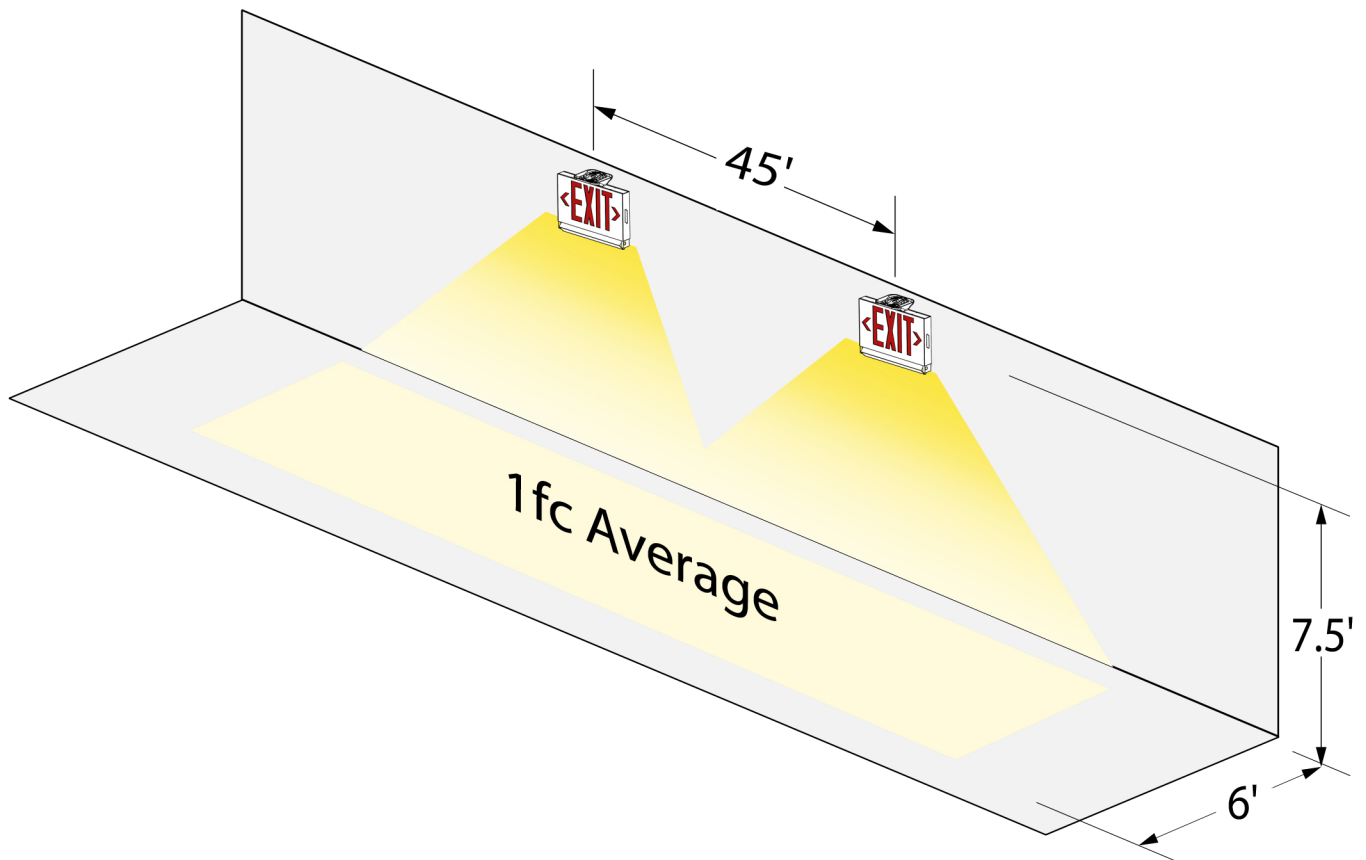

Model Number: PAC0890
Mounting Height: 7.5 feet
Corridor Width: 3 feet
Spacing to achieve 1fc average: 70 feet

Model Number: PAC0890
Mounting Height: 7.5 feet
Corridor Width: 6 feet
Spacing to achieve 1fc average: 45 feet

Luminaire Location Summary

Coordinates In Feet

Luminaire Location Summary						
LumNo	Label	X	Y	Z	Orient	Tilt
1	L112110304	35	27.75	7.5	90	0
3	L112110304	105	27.75	7.5	90	0
5	L112110304	-35	27.75	7.5	90	0
7	L112110304	175	27.75	7.5	90	0

Calculation Summary

Calculation Summary							
Label	CalcType	Units	Avg	Max	Min	Avg/Min	Max/Min
CalcPts_1	Illuminance	Fc	1.01	10.7	0.0	N.A.	N.A.

Viewpoint

Luminaire Location Summary

Coordinates In Feet

Luminaire Location Summary						
LumNo	Label	X	Y	Z	Orient	Tilt
1	L112110304	47.5	27.75	7.5	90	0
3	L112110304	92.5	27.75	7.5	90	0
5	L112110304	2.5	27.75	7.5	90	0
7	L112110304	137.5	27.75	7.5	90	0