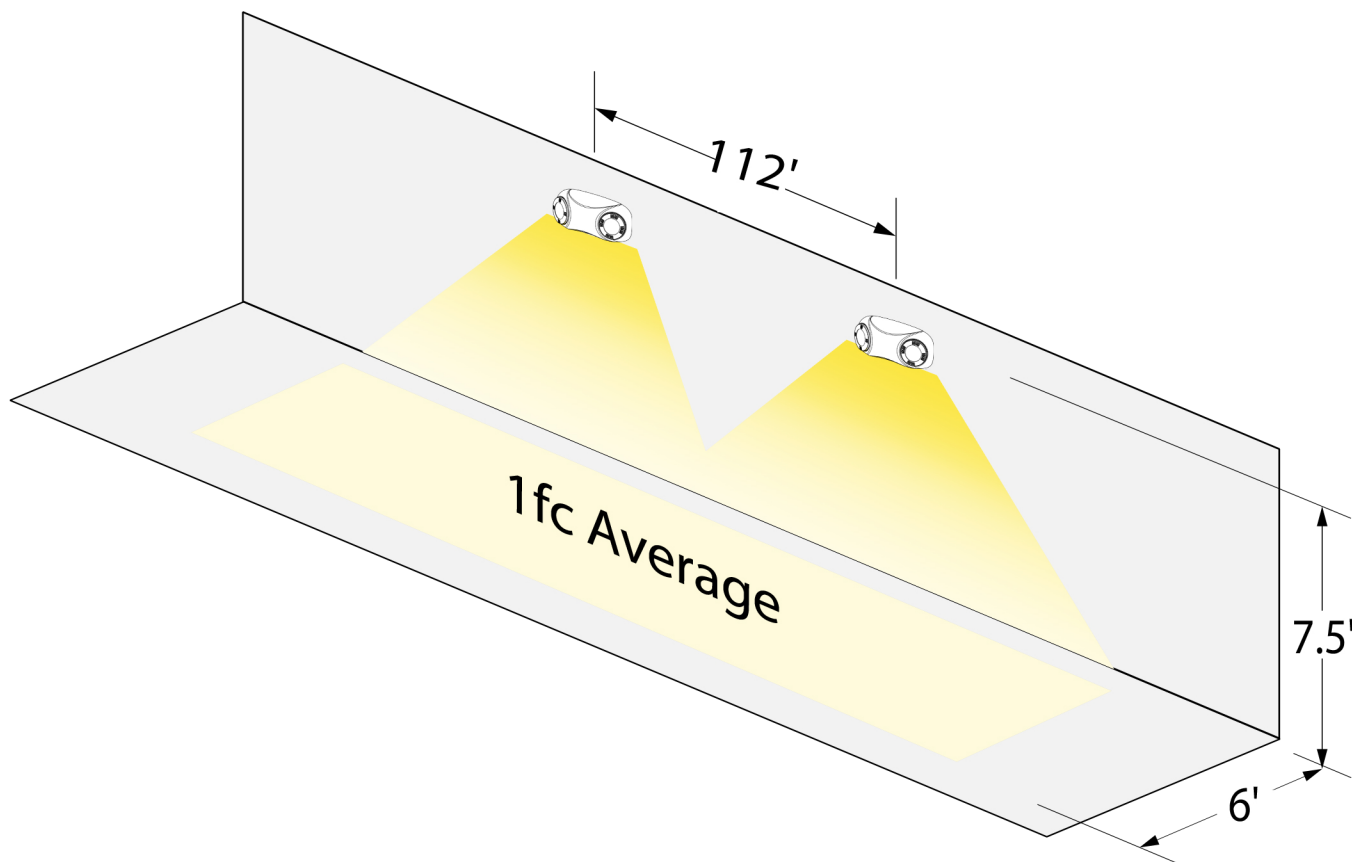

Model Number: PAC0954WH  
Mounting Height: 7.5 feet  
Corridor Width: 3 feet  
Spacing to achieve 1fc average: 130 feet

Model Number: PAC0954WH  
Mounting Height: 7.5 feet  
Corridor Width: 6 feet  
Spacing to achieve 1fc average: 112 feet

# Luminaire Location Summary

Coordinates In Feet

Luminaire Location Summary						
LumNo	Label	X	Y	Z	Orient	Tilt
1	L082211501	5.5	27.5	7.5	355	65
2	L082211501	134.5	27.5	7.5	185	65
3	L082211501	135.5	27.5	7.5	355	65
4	L082211501	-125.5	27.5	7.5	185	65
5	L082211501	-124.5	27.5	7.5	355	65
6	L082211501	264.5	27.5	7.5	185	65
7	L082211501	265.5	27.5	7.5	355	65
8	L082211501	4.5	27.5	7.5	185	65

# Luminaire Location Summary

Coordinates In Feet

Luminaire Location Summary						
LumNo	Label	X	Y	Z	Orient	Tilt
1	L082211501	14.5	27.5	7.5	352.5	65
2	L082211501	125.5	27.5	7.5	187.5	65
3	L082211501	126.5	27.5	7.5	352.5	65
4	L082211501	-98.5	27.5	7.5	187.5	65
5	L082211501	-97.5	27.5	7.5	352.5	65
6	L082211501	237.5	27.5	7.5	187.5	65
7	L082211501	238.5	27.5	7.5	352.5	65
8	L082211501	13.5	27.5	7.5	187.5	65