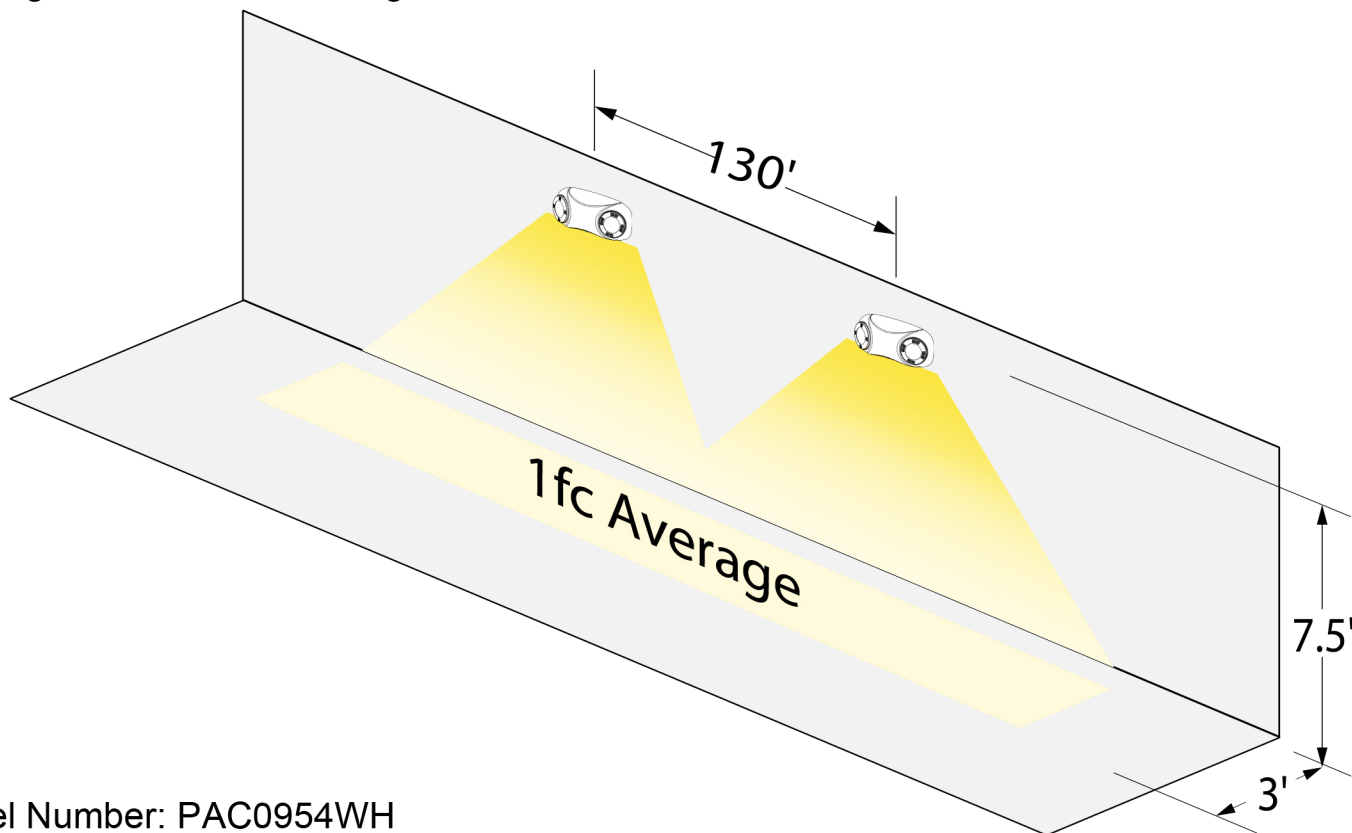

Model Number: PAC0954WH  
Mounting Height: 7.5 feet  
Corridor Width: 3 feet  
Spacing to achieve 1fc average: 130 feet

Model Number: PAC0954WH  
Mounting Height: 7.5 feet  
Corridor Width: 6 feet  
Spacing to achieve 1fc average: 112 feet

# Luminaire Location Summary

Coordinates In Feet

Luminaire Location Summary						
LumNo	Label	X	Y	Z	Orient	Tilt
1	L082211501	5.5	27.5	7.5	355	65
2	L082211501	134.5	27.5	7.5	185	65
3	L082211501	135.5	27.5	7.5	355	65
4	L082211501	-125.5	27.5	7.5	185	65
5	L082211501	-124.5	27.5	7.5	355	65
6	L082211501	264.5	27.5	7.5	185	65
7	L082211501	265.5	27.5	7.5	355	65
8	L082211501	4.5	27.5	7.5	185	65