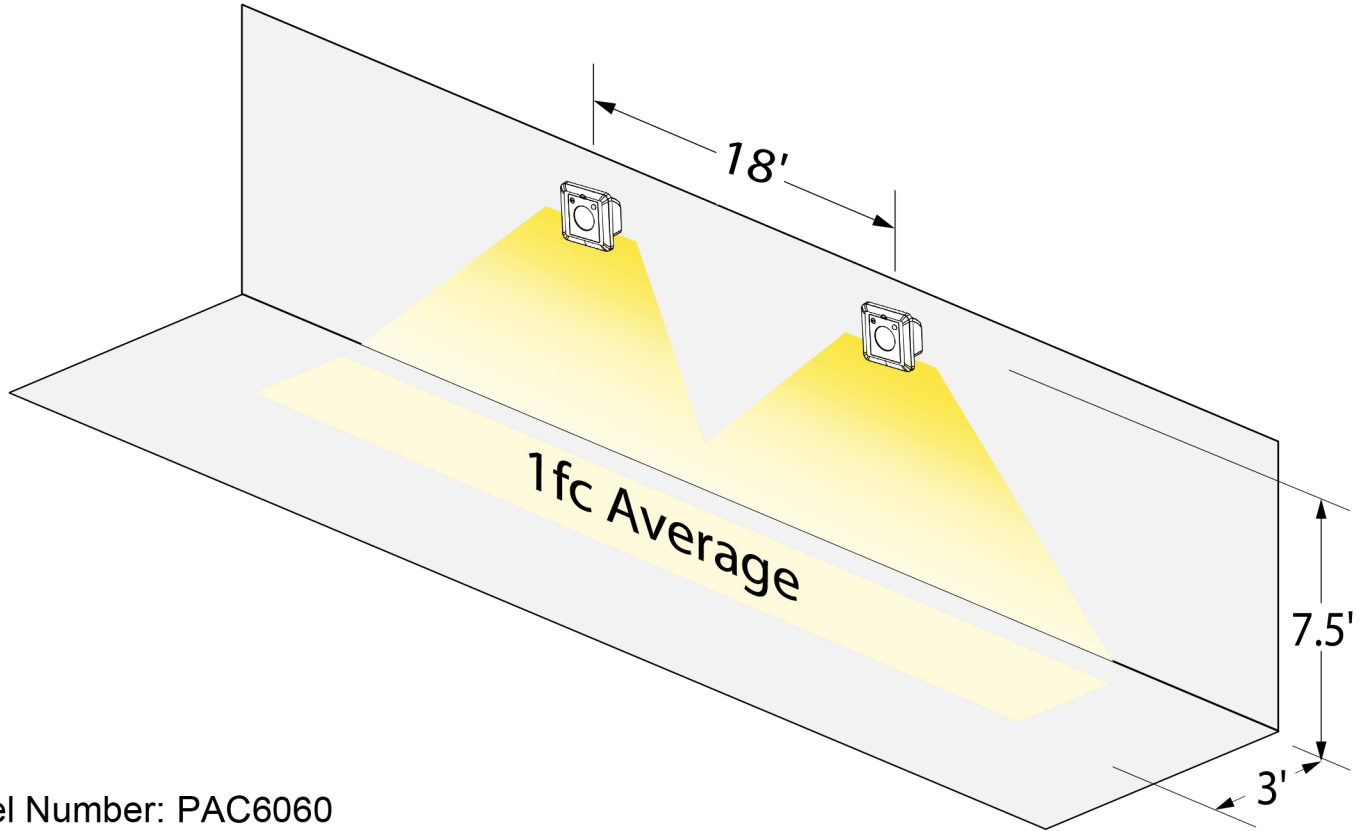

Model Number: PAC6060
Mounting Height: 7.5 feet
Corridor Width: 3 feet
Spacing to achieve 1fc average: 18 feet

Model Number: PAC6060
Mounting Height: 7.5 feet
Corridor Width: 6 feet
Spacing to achieve 1fc average: 12 feet

Luminaire Location Summary

Coordinates In Feet

Luminaire Location Summary						
LumNo	Label	X	Y	Z	Orient	Tilt
1	PAC6060 ITL84344	61	27.75	7.5	270	-35
3	PAC6060 ITL84344	79	27.75	7.5	270	-35
5	PAC6060 ITL84344	43	27.75	7.5	270	-35
7	PAC6060 ITL84344	97	27.75	7.5	270	-35

Calculation Summary

Calculation Summary							
Label	CalcType	Units	Avg	Max	Min	Avg/Min	Max/Min
CalcPts_1	Illuminance	Fc	0.98	5.6	0.0	N.A.	N.A.

Viewpoint

Luminaire Location Summary

Coordinates In Feet

Luminaire Location Summary						
LumNo	Label	X	Y	Z	Orient	Tilt
1	PAC6060 ITL84344	64	27.75	7.5	270	-25
3	PAC6060 ITL84344	76	27.75	7.5	270	-25
5	PAC6060 ITL84344	52	27.75	7.5	270	-25
7	PAC6060 ITL84344	88	27.75	7.5	270	-25