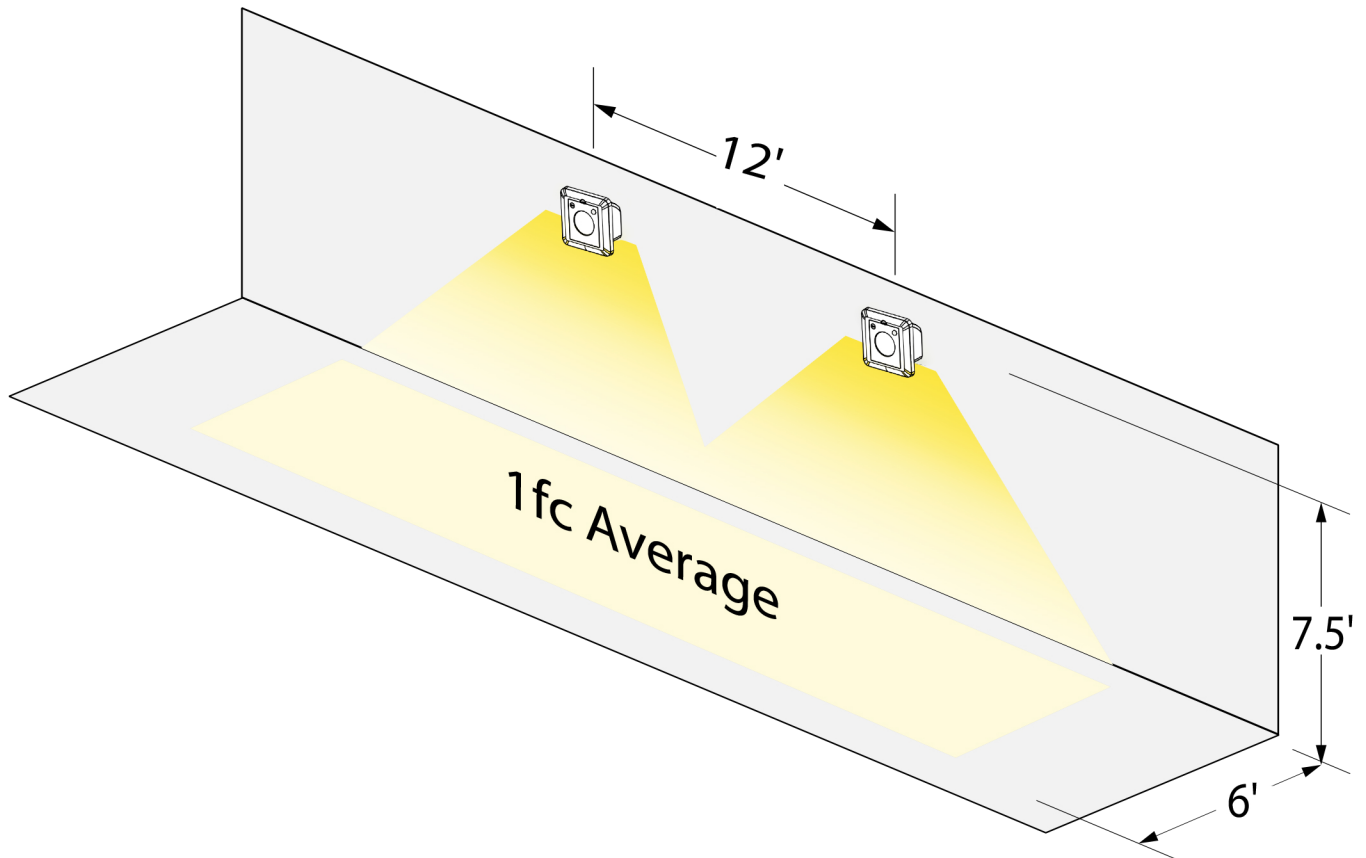

Model Number: PAC6060
Mounting Height: 7.5 feet
Corridor Width: 3 feet
Spacing to achieve 1fc average: 18 feet

Model Number: PAC6060
Mounting Height: 7.5 feet
Corridor Width: 6 feet
Spacing to achieve 1fc average: 12 feet

Luminaire Location Summary

Coordinates In Feet

Luminaire Location Summary						
LumNo	Label	X	Y	Z	Orient	Tilt
1	PAC6060 ITL84344	61	27.75	7.5	270	-35
3	PAC6060 ITL84344	79	27.75	7.5	270	-35
5	PAC6060 ITL84344	43	27.75	7.5	270	-35
7	PAC6060 ITL84344	97	27.75	7.5	270	-35

Calculation Summary

Calculation Summary							
Label	CalcType	Units	Avg	Max	Min	Avg/Min	Max/Min
CalcPts_1	Illuminance	Fc	0.98	5.6	0.0	N.A.	N.A.

Viewpoint

Luminaire Location Summary

Coordinates In Feet

Luminaire Location Summary						
LumNo	Label	X	Y	Z	Orient	Tilt
1	PAC6060 ITL84344	64	27.75	7.5	270	-25
3	PAC6060 ITL84344	76	27.75	7.5	270	-25
5	PAC6060 ITL84344	52	27.75	7.5	270	-25
7	PAC6060 ITL84344	88	27.75	7.5	270	-25