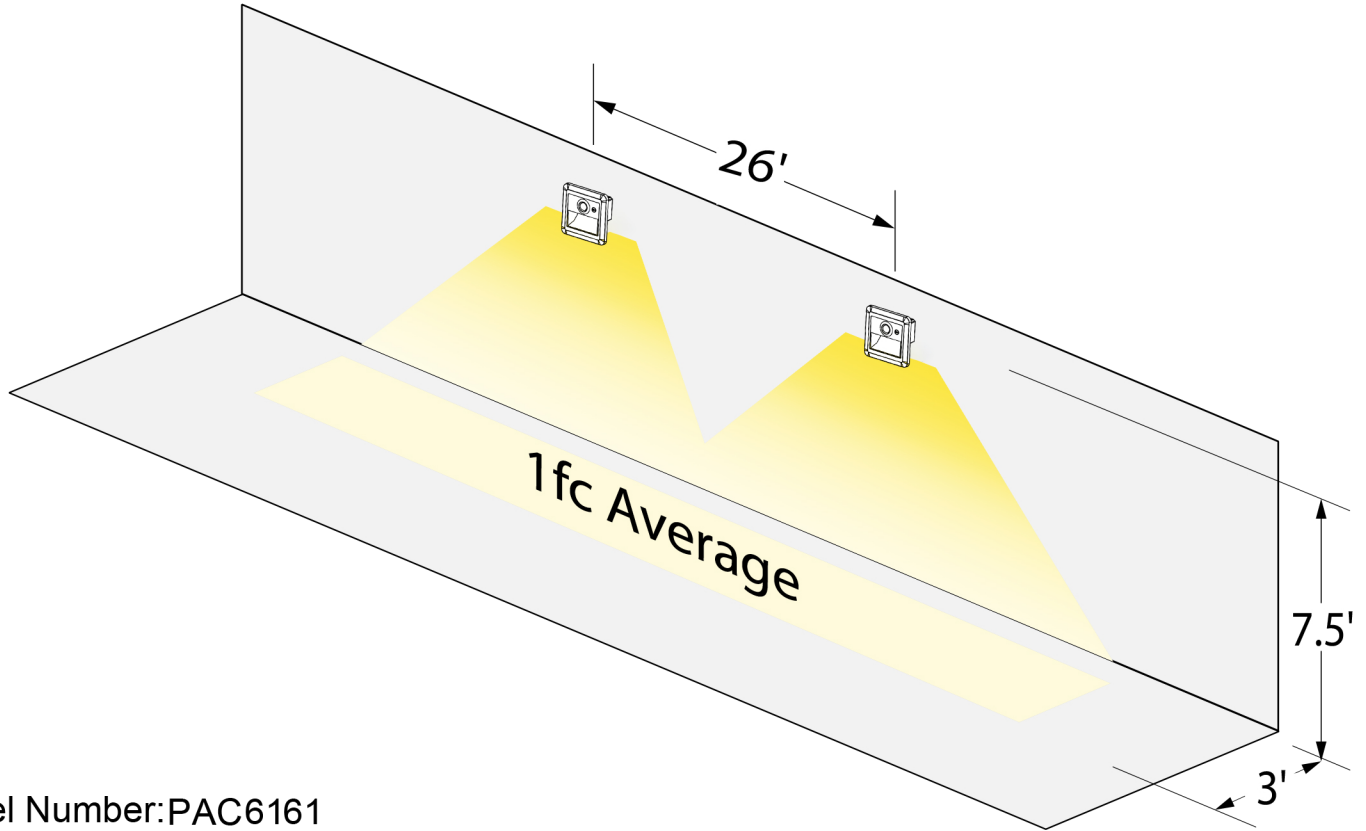

Model Number: PAC6161
Mounting Height: 7.5 feet
Corridor Width: 3 feet
Spacing to achieve 1fc average: 26 feet

Model Number: PAC6161
Mounting Height: 7.5 feet
Corridor Width: 6 feet
Spacing to achieve 1fc average: 13 feet

Luminaire Location Summary

Coordinates In Feet

Luminaire Location Summary						
LumNo	Label	X	Y	Z	Orient	Tilt
1	PAC6060 ITL84344	57	27.9	1.5	270	0
3	PAC6060 ITL84344	83	27.9	1.5	270	0
5	PAC6060 ITL84344	31	27.9	1.5	270	0
7	PAC6060 ITL84344	109	27.9	1.5	270	0

Calculation Summary

Calculation Summary							
Label	CalcType	Units	Avg	Max	Min	Avg/Min	Max/Min
CalcPts_1	Illuminance	Fc	1.02	58.6	0.0	N.A.	N.A.

Viewpoint

Luminaire Location Summary

Coordinates In Feet

Luminaire Location Summary						
LumNo	Label	X	Y	Z	Orient	Tilt
1	PAC6060 ITL84344	63.5	27.9	1.5	270	0
3	PAC6060 ITL84344	76.5	27.9	1.5	270	0
5	PAC6060 ITL84344	50.5	27.9	1.5	270	0
7	PAC6060 ITL84344	89.5	27.9	1.5	270	0