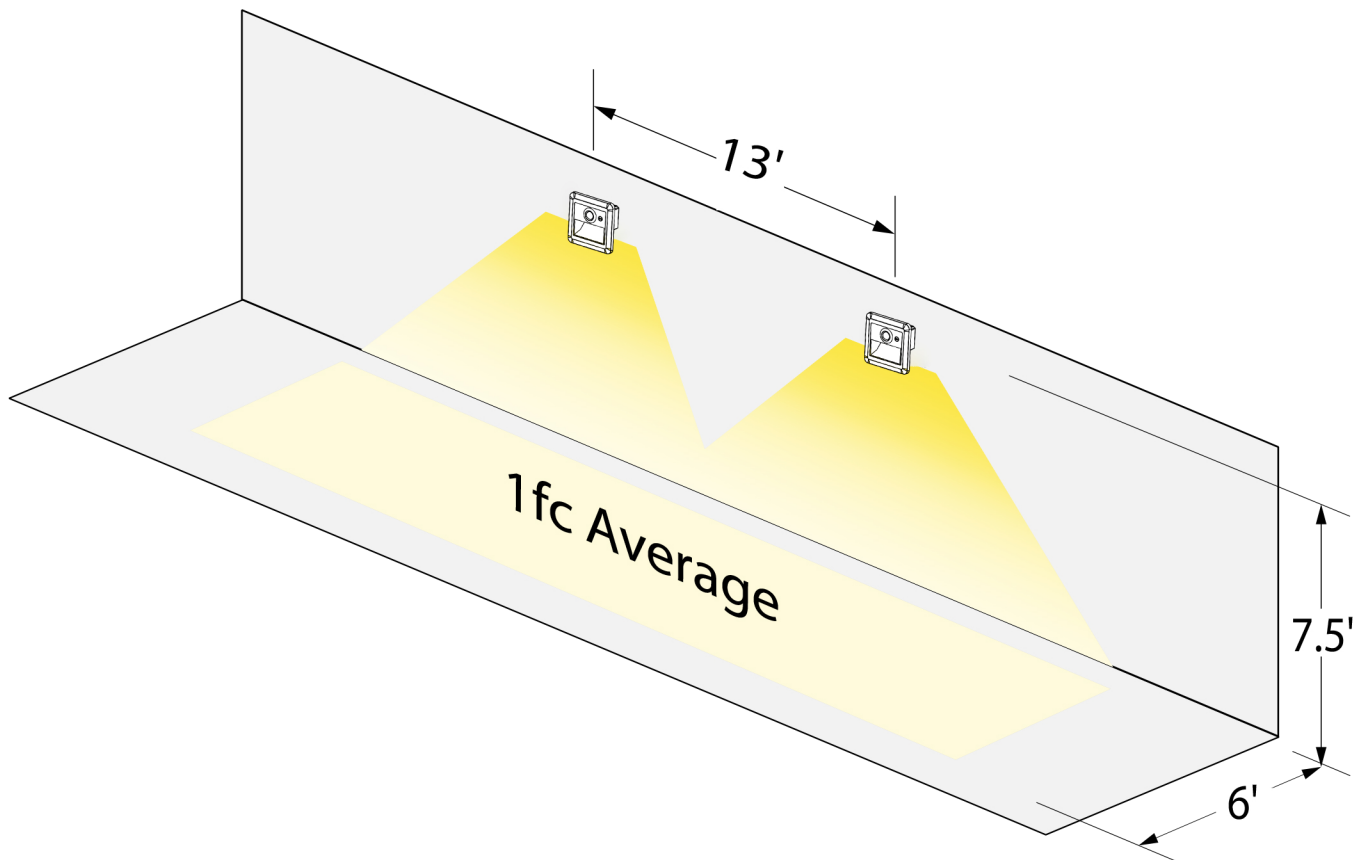

Model Number: PAC6161
Mounting Height: 7.5 feet
Corridor Width: 3 feet
Spacing to achieve 1fc average: 26 feet

Model Number: PAC6161
Mounting Height: 7.5 feet
Corridor Width: 6 feet
Spacing to achieve 1fc average: 13 feet

Luminaire Location Summary

Coordinates In Feet

Luminaire Location Summary						
LumNo	Label	X	Y	Z	Orient	Tilt
1	PAC6060 ITL84344	57	27.9	1.5	270	0
3	PAC6060 ITL84344	83	27.9	1.5	270	0
5	PAC6060 ITL84344	31	27.9	1.5	270	0
7	PAC6060 ITL84344	109	27.9	1.5	270	0

Calculation Summary

Calculation Summary							
Label	CalcType	Units	Avg	Max	Min	Avg/Min	Max/Min
CalcPts_1	Illuminance	Fc	1.02	58.6	0.0	N.A.	N.A.

Viewpoint

Luminaire Location Summary

Coordinates In Feet

Luminaire Location Summary						
LumNo	Label	X	Y	Z	Orient	Tilt
1	PAC6060 ITL84344	63.5	27.9	1.5	270	0
3	PAC6060 ITL84344	76.5	27.9	1.5	270	0
5	PAC6060 ITL84344	50.5	27.9	1.5	270	0
7	PAC6060 ITL84344	89.5	27.9	1.5	270	0